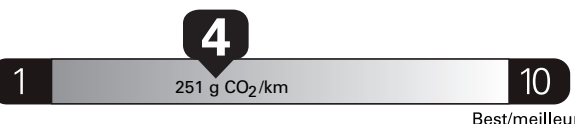

- 2026 MODEL YEAR FEDERAL EXCISE TAX STAR WHITE METALLIC TRICOAT 3.5L POWERBOOST HYBRID V6 HEV ELECT 10SPD AUTO TRANS 275/60R20 BSW ALL-TERRAIN 3.73 ELECTRONIC LOCKING AXLE 7400# GVWR PACKAGE LARIAT BLACK APPEARANCE PKG .20" GLOSS BLACK PNTD ALUM WHL TWIN PANEL MOONROOF BLUECRUISE EQUIP: 90 DAY TRIAL CONN PKG: 1YR INCL W/FORD APP

(MSRP)*

3,955.00

100.00

800.00

3,000.00

NO CHARGE

NO CHARGE

1,975.00

1,750.00

PRICE INFORMATION

BASE PRICE $84,145.00 TOTAL OPTIONS/OTHER 11,580.00

TOTAL VEHICLE & OPTIONS/OTHER DESTINATION & DELIVERY 95,725.00 2,695.00

TOTAL BEFORE REDUCTIONS 98,420.00 3.5L POWERBOOST DISCOUN - 750.00 LARIAT SERIES DISCOUNT - 1,750.00

TOTAL REDUCTIONS - 2,500.00

"THIS VEH. NOT INTENDED FOR SALE OR REGISTRATION IN US" RETAIL PRICES EXCLUDE GST/HST

(MSRP)*

Canada

ENERGUIDE

Gasoline Vehicle Véhicule à essence

Fuel Consumption / Consommation de carburant

10.7 L/100 km combined/combiniée 11.3 city ville 10.0 highway route 26 mi/gal

Annual fuel COST for an annual distance of 20,000 km, and an average fuel price of $1.50 per litre

$ 3 210

Coût annuel en carburant

pour une distance annuelle de 20 000 km, et un prix moyen du carburant de 1,50 $ par litre

Standard pickup trucks range from / Les camionnettes ordinaires font entre 2.7 - 19.7 L_e/100 km

L_e is gasoline litre equivalent L_e signifie litre équivalent d'essence

Carbon Dioxide Rating / Indice de dioxyde de carbone

Tailpipe emissions only / Émissions du tuyau d'échappement seulement