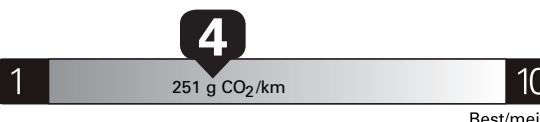

OPTIONAL EQUIPMENT/OTHER

- 2026 MODEL YEAR FEDERAL EXCISE TAX 100.00 3.5L POWERBOOST HYBRID V6 HEV ELECT 10SPD AUTO TRANS NO CHARGE 275/60R20 BSW ALL-TERRAIN 7400# GVWR PACKAGE NO CHARGE HEAD-UP DISPLAY 1,000.00 LARIAT BLACK APPEARANCE PKG .20" GLOSS BLACK PNTD ALUM WHL 1,975.00 TWIN PANEL MOONROOF 1,750.00 BLUECRUISE EQUIP: 90 DAY TRIAL CONN PKG: 1YR INCL W/FORD APP

100.00 3,000.00 NO CHARGE NO CHARGE 1,000.00 1,975.00 1,750.00

PRICE INFORMATION

BASE PRICE $84,145.00 TOTAL OPTIONS/OTHER 11,780.00

TOTAL VEHICLE & OPTIONS/OTHER DESTINATION & DELIVERY 95,925.00 2,695.00

TOTAL BEFORE REDUCTIONS 98,620.00 3.5L POWERBOOST DISCOUN - 750.00 LARIAT SERIES DISCOUNT - 1,750.00

TOTAL REDUCTIONS - 2,500.00

"THIS VEH. NOT INTENDED FOR SALE OR REGISTRATION IN US" RETAIL PRICES EXCLUDE GST/HST

Canada

ENERGUIDE

Gasoline Vehicle Véhicule à essence

Fuel Consumption / Consommation de carburant

10.7 L/100 km combined/combinée 11.3 city ville 10.0 highway route 26 mi/gal

Annual fuel COST for an annual distance of 20,000 km, and an average fuel price of $1.50 per litre

$ 3 210

Coût annuel en carburant pour une distance annuelle de 20 000 km, et un prix moyen du carburant de 1,50 $ par litre

Standard pickup trucks range from / Les camionnettes ordinaires font entre 2.7 - 19.7 L_e/100 km

L_e is gasoline litre equivalent L_e signifie litre équivalent d'essence

Carbon Dioxide Rating / Indice de dioxyde de carbone

Tailpipe emissions only / Émissions du tuyau d'échappement seulement