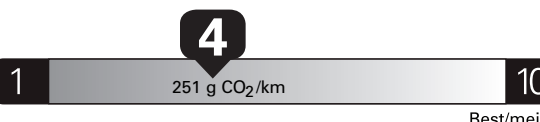

Carbon Dioxide Rating / Indice de dioxyde de carbone