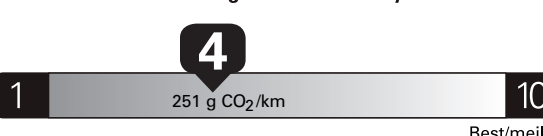

PRICE INFORMATION

BASE PRICE $84,145.00 TOTAL OPTIONS/OTHER 15,204.00

TOTAL VEHICLE & OPTIONS/OTHER DESTINATION & DELIVERY 99,349.00 2,695.00

TOTAL BEFORE REDUCTIONS 102,044.00 3.5L POWERBOOST DISCOUN - 750.00 LARIAT SERIES DISCOUNT - 1,750.00

TOTAL REDUCTIONS - 2,500.00

"THIS VEH. NOT INTENDED FOR SALE OR REGISTRATION IN US" RETAIL PRICES EXCLUDE GST/HST

Canada

ENERGUIDE

Gasoline Vehicle Véhicule à essence

Fuel Consumption / Consommation de carburant

10.7 L/100 km combined/combinaée 11.3 city ville 10.0 highway route 26 mi/gal

Annual fuel COST for an annual distance of 20,000 km, and an average fuel price of $1.50 per litre

$ 3 210

Coût annuel en carburant

pour une distance annuelle de 20 000 km, et un prix moyen du carburant de 1,50 $ par litre

Standard pickup trucks range from / Les camionnettes ordinaires font entre 2.7 - 19.7 L_e/100 km

L_e is gasoline litre equivalent L_e signifie litre équivalent d'essence

Carbon Dioxide Rating / Indice de dioxyde de carbone

Tailpipe emissions only / Émissions du tuyau d'échappement seulement