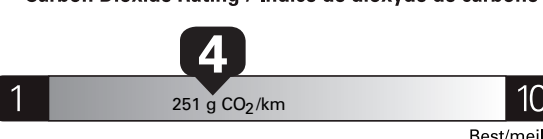

OPTIONAL EQUIPMENT/OTHER

- 2026 MODEL YEAR FEDERAL EXCISE TAX 3.5L POWERBOOST HYBRID V6 HEV ELECT 10SPD AUTO TRANS 275/60R20 BSW ALL-TERRAIN 3.73 ELECTRONIC LOCKING AXLE 7400# GVWR PACKAGE HEAD-UP DISPLAY LARIAT BLACK APPEARANCE PKG .20" GLOSS BLACK PNTD ALUM WHL TWIN PANEL MOONROOF BLUECRUISE EQUIP: 90 DAY TRIAL CONN PKG: 1YR INCL W/FORD APP

(MSRP)*

3,955.00

100.00

3,000.00

NO CHARGE

NO CHARGE

1,000.00

1,975.00

1,750.00

PRICE INFORMATION

BASE PRICE $84,145.00 TOTAL OPTIONS/OTHER 11,780.00

TOTAL VEHICLE & OPTIONS/OTHER DESTINATION & DELIVERY 95,925.00 2,695.00

TOTAL BEFORE REDUCTIONS 98,620.00 3.5L POWERBOOST DISCOUN - 750.00 LARIAT SERIES DISCOUNT - 1,750.00

TOTAL REDUCTIONS - 2,500.00

"THIS VEH. NOT INTENDED FOR SALE OR REGISTRATION IN US" RETAIL PRICES EXCLUDE GST/HST

(MSRP)*

Canada

ENERGUIDE

Gasoline Vehicle Véhicule à essence

Fuel Consumption / Consommation de carburant

10.7 L/100 km combined/combinée 11.3 city ville 10.0 highway route 26 mi/gal

Annual fuel COST for an annual distance of 20,000 km, and an average fuel price of $1.50 per litre

$ 3 210

Coût annuel en carburant

pour une distance annuelle de 20 000 km, et un prix moyen du carburant de 1,50 $ par litre

Standard pickup trucks range from / Les camionnettes ordinaires font entre 2.7 - 19.7 L_e/100 km

L_e is gasoline litre equivalent L_e signifie litre équivalent d'essence

Carbon Dioxide Rating / Indice de dioxyde de carbone

Tailpipe emissions only / Émissions du tuyau d'échappement seulement