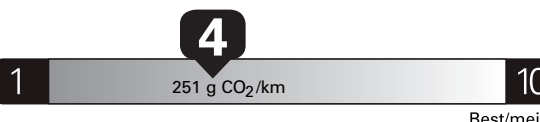

PRICE INFORMATION

BASE PRICE $84,145.00 TOTAL OPTIONS/OTHER 17,530.00

TOTAL VEHICLE & OPTIONS/OTHER DESTINATION & DELIVERY 101,675.00 2,695.00

TOTAL BEFORE REDUCTIONS 104,370.00 3.5L POWERBOOST DISCOUN - 750.00 LARIAT SERIES DISCOUNT - 1,750.00

TOTAL REDUCTIONS - 2,500.00

"THIS VEH. NOT INTENDED FOR SALE OR REGISTRATION IN US" RETAIL PRICES EXCLUDE GST/HST

Canada

ENERGUIDE

Gasoline Vehicle Véhicule à essence

Fuel Consumption / Consommation de carburant

10.7 L/100 km combined/combiniée 11.3 city ville 10.0 highway route 26 mi/gal

Annual fuel COST for an annual distance of 20,000 km, and an average fuel price of $1.50 per litre

$ 3 210

Coût annuel en carburant

pour une distance annuelle de 20 000 km, et un prix moyen du carburant de 1,50 $ par litre

Standard pickup trucks range from / Les camionnettes ordinaires font entre 2.7 - 19.7 L_e/100 km

L_e is gasoline litre equivalent L_e signifie litre équivalent d'essence

Carbon Dioxide Rating / Indice de dioxyde de carbone

Tailpipe emissions only / Émissions du tuyau d'échappement seulement