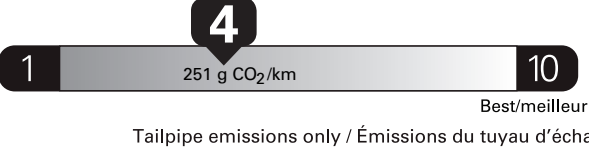

Carbon Dioxide Rating / Indice de dioxyde de carbone