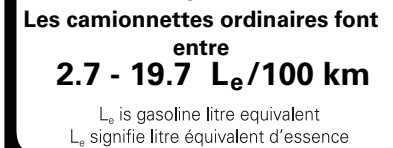

Standard pickup trucks range from / Les camionnettes ordinaires font entre