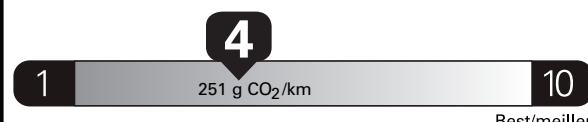

Carbon Dioxide Rating / Indice de dioxyde de carbone

Tailpipe emissions only / Émissions du tuyau d'échappement seulement