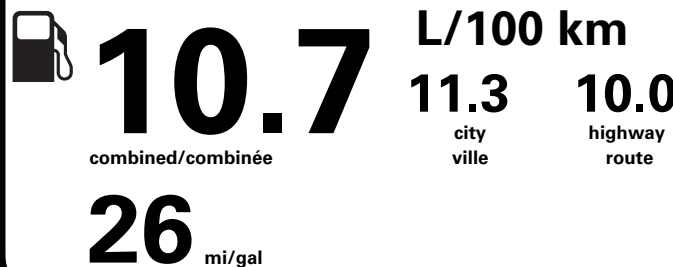

DEALER INSTALLED OPTIONS

- SPARE TIRE LOCK 115.00

PRICE INFORMATION

Table with 2 columns: Description, (MSRP)*. Includes BASE PRICE $83,645.00, TOTAL OPTIONS/OTHER 12,980.00, TOTAL VEHICLE & OPTIONS/OTHER 96,625.00, DESTINATION & DELIVERY 2,695.00.

Summary table: TOTAL BEFORE REDUCTIONS 99,320.00, 3.5L POWERBOOST DISCOUN - 750.00, LARIAT SERIES DISCOUNT - 1,750.00.

TOTAL REDUCTIONS - 2,500.00

"THIS VEH. NOT INTENDED FOR SALE OR REGISTRATION IN US" RETAIL PRICES EXCLUDE GST/HST

Table with 4 columns: SOLD TO/VENDU A, RAMP ONE/TERMINAL UN, DEALER NO./CONCESSIONNAIRE, RAMP TWO/TERMINAL DEUX, FINAL ASSEMBLY PLANT/USINE DE MONTAGE, METHOD OF TRANSP/MODE DE TRANSPORT, ITEM #: B6-A077 O/T 2.

TOTAL MSRP $96,820.00

* MANUFACTURER'S SUGGESTED RETAIL PRICE = MSRP * NOTE: THIS PRICE HAS BEEN DEVELOPED AS A GUIDE. DEALERS MAY SELL FOR LESS AND ARE NOT UNDER ANY OBLIGATION TO ACCEPT THIS SUGGESTED RETAIL PRICE.

TC031 N RE 2X 635 001423 03 03 26

Canada

ENERGUIDE

Gasoline Vehicle Véhicule à essence

Fuel Consumption / Consommation de carburant

Annual fuel COST for an annual distance of 20,000 km, and an average fuel price of $1.50 per litre

$ 3 210

Coût annuel en carburant

pour une distance annuelle de 20 000 km, et un prix moyen du carburant de 1,50 $ par litre

Standard pickup trucks range from / Les camionnettes ordinaires font entre 2.7 - 19.7 L_e/100 km

L_e is gasoline litre equivalent L_e signifie litre équivalent d'essence

Carbon Dioxide Rating / Indice de dioxyde de carbone

Tailpipe emissions only / Émissions du tuyau d'échappement seulement

Smog Rating / Indice de Smog

Estimates are based on Government of Canada approved criteria and testing methods. Vehicle's actual fuel consumption will vary.

Estimations établies selon des méthodes d'essai et des critères approuvés par le gouvernement du Canada. La consommation de carburant réelle du véhicule variera.

For more information visit

vehicles.nrcan.gc.ca

Pour plus d'information visitez

vehicules.nrcan.gc.ca

U.S. GOVERNMENT SAFETY RATINGS COTES DE SÉCURITÉ DU GOUVERNEMENT AMÉRICAIN

Table with 3 columns: Rating Category, Driver / Conducteur / Passenger / Passager, and Star Rating (1-5 stars).

Star ratings range from 1 to 5 stars (*****), with 5 being the highest. Les cotes varient de 1 à 5 étoiles (*****), 5 étant la cote la plus élevée.

Source: U.S. National Highway Traffic Safety Administration For more information / Pour de plus amples renseignements www.safercar.gov

FordPass Connect™

Download the FordPass™ app* and you can:

- Access Vehicle Control Features Remotely start, lock and unlock your vehicle. Locate your vehicle and check approximate fuel range. Receive vehicle health alerts.

- Activate 4G LTE Wi-Fi Hotspot New vehicles include a 3-month or 3GB data (whichever comes first) Wi-Fi trial. Connect up to ten Wi-Fi-equipped devices.

Ask your sales consultant for more details.

Scan code not operational at this time

FOR PLANT USE ONLY

Insist on Ford Protect! The only extended service plan fully backed by Ford and honored at every Ford dealership in the US and Canada. See your Ford dealer for additional details, or visit www.ford.ca for more information.

Personalize your vehicle with Ford Custom Accessories. Genuine Ford Accessories are engineered for your vehicle and can be included under the Ford New Vehicle Limited Warranty. Certain conditions, limitations and exclusions apply. See your Dealer for details.

2202603120717