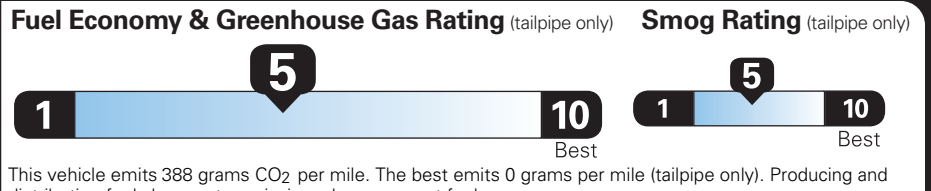

EPA DOT Fuel Economy and Environment

Gasoline Vehicle

Fuel Economy: 23 MPG combined city/hwy, 22 city, 24 highway. 4.3 gallons per 100 miles.

Standard Pickup Trucks range from 12 to 87 MPG. The best vehicle rates 146 MPGe.

You spend \$2,250 more in fuel costs over 5 years compared to the average new vehicle.

Annual fuel cost \$2,150

Actual results will vary for many reasons, including driving conditions and how you drive and maintain your vehicle. The average new vehicle gets 29 MPG and costs \$8,500 to fuel over 5 years.