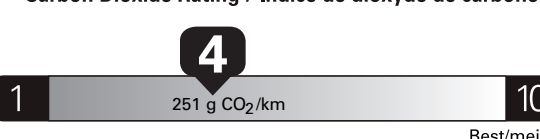

Carbon Dioxide Rating / Indice de dioxyde de carbone