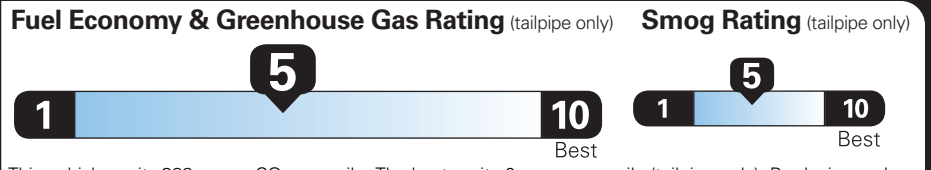

PRICE INFORMATION

Table showing Base Price (\$63,360.00), Total Options/Other (\$14,220.00), and Total Vehicle & Options/Other (\$77,580.00).

(MSRP)

EPA DOT Fuel Economy and Environment

Gasoline Vehicle

Fuel Economy section showing 23 MPG combined city/hwy, 22 city, 24 highway, and 4.3 gallons per 100 miles.

Standard Pickup Trucks range from 12 to 87 MPG. The best vehicle rates 146 MPGe.

You spend \$2,250 more in fuel costs over 5 years compared to the average new vehicle.

Annual fuel cost \$2,150

Actual results will vary for many reasons, including driving conditions and how you drive and maintain your vehicle.