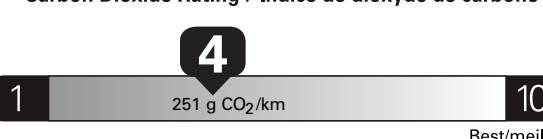

PRICE INFORMATION

BASE PRICE $84,545.00 TOTAL OPTIONS/OTHER 13,630.00

TOTAL VEHICLE & OPTIONS/OTHER DESTINATION & DELIVERY 98,175.00 2,695.00

TOTAL BEFORE REDUCTIONS 100,870.00 3.5L POWERBOOST DISCOUN - 750.00 LARIAT SERIES DISCOUNT - 1,750.00

TOTAL REDUCTIONS - 2,500.00

"THIS VEH. NOT INTENDED FOR SALE OR REGISTRATION IN US" RETAIL PRICES EXCLUDE GST/HST

ENERGUIDE

Gasoline Vehicle Véhicule à essence

Fuel Consumption / Consommation de carburant

10.7 L/100 km combined/combiniée 11.3 city ville 10.0 highway route 26 mi/gal

Annual fuel COST for an annual distance of 20,000 km, and an average fuel price of $1.50 per litre

$ 3 210

Coût annuel en carburant

pour une distance annuelle de 20 000 km, et un prix moyen du carburant de 1,50 $ par litre

Standard pickup trucks range from / Les camionnettes ordinaires font entre 2.7 - 19.7 L_e/100 km

L_e is gasoline litre equivalent L_e signifie litre équivalent d'essence

Carbon Dioxide Rating / Indice de dioxyde de carbone

Tailpipe emissions only / Émissions du tuyau d'échappement seulement