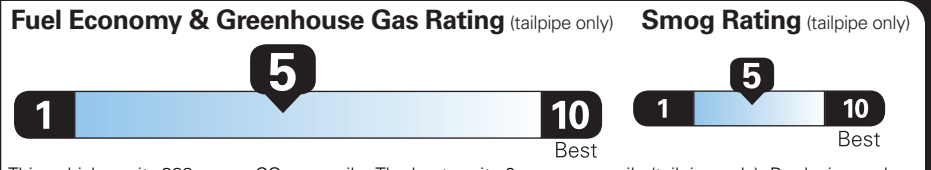

TE071 N RB 2X 640 003346 05 07 26

EPA DOT Fuel Economy and Environment

Gasoline Vehicle

Fuel Economy section showing 23 MPG combined city/hwy, 22 city, 24 highway, and 4.3 gallons per 100 miles.

Standard Pickup Trucks range from 12 to 87 MPG. The best vehicle rates 146 MPGe.

You spend \$2,250 more in fuel costs over 5 years compared to the average new vehicle.

Annual fuel cost \$2,150

Actual results will vary for many reasons, including driving conditions and how you drive and maintain your vehicle. The average new vehicle gets 29 MPG and costs \$8,500 to fuel over 5 years.