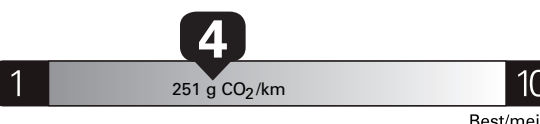

3,955.00

OPTIONAL EQUIPMENT/OTHER

- 2026 MODEL YEAR FEDERAL EXCISE TAX 3.5L POWERBOOST HYBRID V6 HEV ELECT 10SPD AUTO TRANS 275/60R20 BSW ALL-TERRAIN 3.73 ELECTRONIC LOCKING AXLE 7400# GVWR PACKAGE HEAD-UP DISPLAY LARIAT BLACK APPEARANCE PKG .20" GLOSS BLACK PNTD ALUM WHL TWIN PANEL MOONROOF BLUECRUISE EQUIP: 90 DAY TRIAL CONN PKG: 1YR INCL W/FORD APP

100.00 3,000.00 NO CHARGE NO CHARGE 1,000.00 1,975.00 1,750.00

PRICE INFORMATION

BASE PRICE $84,145.00 TOTAL OPTIONS/OTHER 11,780.00

TOTAL VEHICLE & OPTIONS/OTHER DESTINATION & DELIVERY 95,925.00 2,695.00

TOTAL BEFORE REDUCTIONS 98,620.00 3.5L POWERBOOST DISCOUN - 750.00 LARIAT SERIES DISCOUNT - 1,750.00

TOTAL REDUCTIONS - 2,500.00

"THIS VEH. NOT INTENDED FOR SALE OR REGISTRATION IN US" RETAIL PRICES EXCLUDE GST/HST

Canada

ENERGUIDE

Gasoline Vehicle Véhicule à essence

Fuel Consumption / Consommation de carburant

10.7 L/100 km 11.3 city 10.0 highway 26 mi/gal

Annual fuel COST for an annual distance of 20,000 km, and an average fuel price of $1.50 per litre

$ 3 210

Coût annuel en carburant pour une distance annuelle de 20 000 km, et un prix moyen du carburant de 1,50 $ par litre

Standard pickup trucks range from / Les camionnettes ordinaires font entre 2.7 - 19.7 L_e/100 km

L_e is gasoline litre equivalent L_e signifie litre équivalent d'essence

Carbon Dioxide Rating / Indice de dioxyde de carbone

Tailpipe emissions only / Émissions du tuyau d'échappement seulement