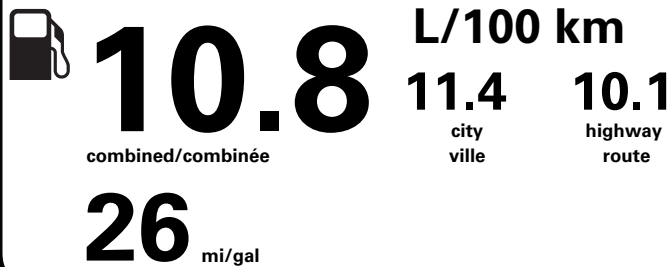

(MSRP)*

(MSRP)*

(MSRP)*

LARIAT BLACK PACKAGE SEAT
WHEEL WELL LINER
BEDLINER SPRAY-IN *ACCY

NO CHARGE
200.00
600.00

PRICE INFORMATION
BASE PRICE
TOTAL OPTIONS/OTHER

$80,495.00
16,860.00

TOTAL VEHICLE & OPTIONS/OTHER
DESTINATION & DELIVERY

97,355.00
2,295.00

TOTAL BEFORE REDUCTIONS 99,650.00
LARIAT SERIES DISCOUNT - 1,750.00
LAR BLACK PACK DISCOUNT - 500.00

TOTAL REDUCTIONS - 2,250.00

"THIS VEH. NOT INTENDED FOR
SALE OR REGISTRATION IN US"
RETAIL PRICES EXCLUDE
GST/HST

	RAMP ONE/ TERMINAL UN		TOTAL MSRP $97,400.00
	CA69		
	RAMP TWO/ TERMINAL DEUX	FINAL ASSEMBLY PLANT/ USINE DE MONTAGE	* MANUFACTURER'S SUGGESTED RETAIL PRICE = MSRP * NOTE: THIS PRICE HAS BEEN DEVELOPED AS A GUIDE. DEALERS MAY SELL FOR LESS AND ARE NOT UNDER ANY OBLIGATION TO ACCEPT THIS SUGGESTED RETAIL PRICE.
		DEARBORN	
	METHOD OF TRANSP/ MODE DE TRANSPORT	ITEM #: A4-M83F O/T 2	
	CONVOY	RC271 N RE 2X 440 000437 03 27 24	

Gasoline Vehicle
Véhicule à essence

Fuel Consumption / Consommation de carburant

Annual fuel **COST**
for an annual distance of 20,000 km, and an average fuel price of $1.45 per litre

$ 3 132

Coût annuel en carburant

pour une distance annuelle de 20 000 km, et un prix moyen du carburant de 1,45 $ par litre

Standard pickup trucks range from /
Les camionnettes ordinaires font entre
3.2 - 19.8 L_e/100 km

L_e is gasoline litre equivalent
L_e signifie litre équivalent d'essence

Carbon Dioxide Rating / Indice de dioxyde de carbone

Tailpipe emissions only / Émissions du tuyau d'échappement seulement

Smog Rating / Indice de Smog

Estimates are based on Government of Canada approved criteria and testing methods. Vehicle's actual fuel consumption will vary.

Estimations établies selon des méthodes d'essai et des critères approuvés par le gouvernement du Canada. La consommation de carburant réelle du véhicule variera.

For more information visit

vehicles.nrcan.gc.ca

Pour plus d'information visitez

vehicules.nrcan.gc.ca

U.S. GOVERNMENT SAFETY RATINGS
COTES DE SÉCURITÉ DU GOUVERNEMENT AMÉRICAIN

Overall Vehicle Score / Cote globale du véhicule	★★★★★
Frontal Crash / Collision frontale	★★★★★
Side Crash / Collision latérale	★★★★★
Rollover / Capotage	★★★★

Star ratings range from 1 to 5 stars (*****), with 5 being the highest.
Les cotes varient de 1 à 5 étoiles (*****), 5 étant la cote la plus élevée.

Source: U.S. National Highway Traffic Safety Administration
For more information / Pour de plus amples renseignements
www.safercar.gov

1FTFW5LD0RFA63761

FordPass Connect™

Download the FordPass™ app* and you can:

- Access Vehicle Control Features
- Remotely start, lock and unlock your vehicle.
- Locate your vehicle and check approximate fuel range.
- Receive vehicle health alerts.

Activate 4G LTE Wi-Fi Hotspot

- New vehicles include a 3-month or 3GB data (whichever comes first) Wi-Fi trial.
- Connect up to ten Wi-Fi-equipped devices.

Ask your sales consultant for more details.

Scan code not operational at this time

FOR PLANT USE ONLY

Insist on Ford Protect! The only extended service plan fully backed by Ford and honored at every Ford dealership in the US and Canada. See your Ford dealer for additional details, or visit www.ford.ca for more information.

Personalize your vehicle with Ford Custom Accessories. Genuine Ford Accessories are engineered for your vehicle and can be included under the Ford New Vehicle Limited Warranty. Certain conditions, limitations and exclusions apply. See your Dealer for details.