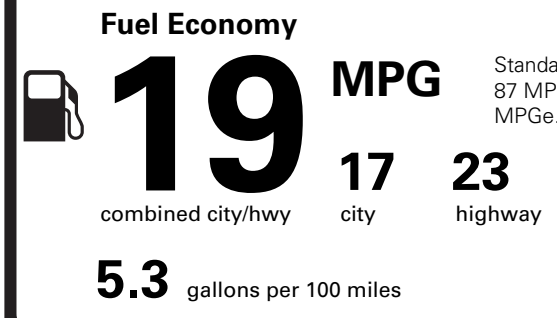

TFB08294

NB

GU13

ford.com

VEHICLE DESCRIPTION

F-150

2026 F-150 4X4 SUPERCREW 157" WHEELBASE 3.5L V6 ECOBOOST ELEC TEN-SPEED AUTO TRANS

TF B08294

Table with 3 columns: (MSRP), (MSRP), (MSRP). Lists dealer installed options and price information.

Table with 3 columns: RAMP ONE, RAMP TWO, CONVAY. Includes total MSRP of \$78,980.00 and QR code for more details.

EPA DOT Fuel Economy and Environment

Gasoline Vehicle

Standard Pickup Trucks range from 12 to 87 MPG. The best vehicle rates 146 MPGe.

You spend \$4,500 more in fuel costs over 5 years compared to the average new vehicle.

fueleconomy.gov

GOVERNMENT 5-STAR SAFETY RATINGS

Table showing safety ratings: Overall Vehicle Score (5 stars), Frontal Crash (5 stars), Side Crash (5 stars), Rollover (4 stars).

Star ratings range from 1 to 5 stars (★★★★★), with 5 being the highest. Source: National Highway Traffic Safety Administration (NHTSA).