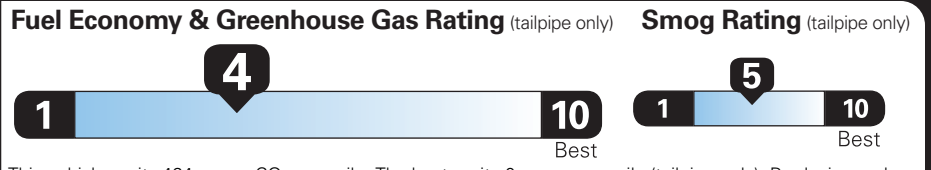

Actual results will vary for many reasons, including driving conditions and how you drive and maintain your vehicle. The average new vehicle gets 29 MPG and costs $8,500 to fuel over 5 years.

fueleconomy.gov

GOVERNMENT 5-STAR SAFETY RATINGS

Table showing safety ratings: Overall Vehicle Score (5 stars), Frontal Crash (5 stars), Side Crash (5 stars), Rollover (4 stars).

Star ratings range from 1 to 5 stars (★★★★★), with 5 being the highest. Source: National Highway Traffic Safety Administration (NHTSA).