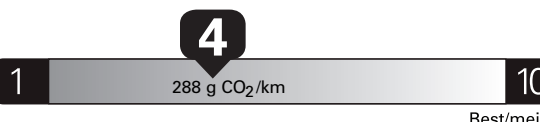

- 2026 MODEL YEAR
- FEDERAL EXCISE TAX
- .20" CHROME-LIKE PVD WHEELS
- 275/60R20 BSW ALL-TERRAIN
- 3.55 ELECTRONIC LOCKING AXLE
- 7100# GVWR PACKAGE
- ENGINE BLOCK HEATER
- SKID PLATES
- BLUECRUISE EQUIP: 90 DAY TRIAL TOW/HAUL PACKAGE
- .TRAILER BRAKE CONTROLLER
- KEYLESS ENTRY KEYPAD DRVR SIDE
- CONN PKG: 1YR INCL W/FORD APP
- ACTVX TRIM 40/CON/40 FR SEAT
- WHEEL WELL LINERS-REAR

(MSRP)*

3,955.00

100.00

NO CHARGE

550.00

120.00

1,175.00

625.00

NO CHARGE

300.00

PRICE INFORMATION

BASE PRICE $84,145.00
TOTAL OPTIONS/OTHER 6,825.00

TOTAL VEHICLE & OPTIONS/OTHER 90,970.00
DESTINATION & DELIVERY 2,695.00

TOTAL BEFORE REDUCTIONS 93,665.00
LARIAT SERIES DISCOUNT - 1,750.00

TOTAL REDUCTIONS - 1,750.00

"THIS VEH. NOT INTENDED FOR SALE OR REGISTRATION IN US" RETAIL PRICES EXCLUDE GST/HST

(MSRP)*

Canada

ENERGUIDE

Gasoline Vehicle
Véhicule à essence

Fuel Consumption / Consommation de carburant

12.3 L/100 km
combined/combinée
23 mi/gal

14.0 city ville
10.2 highway route

Annual fuel **COST**
for an annual distance of 20,000 km, and an average fuel price of $1.50 per litre

$ 3 690

Coût annuel en carburant

pour une distance annuelle de 20 000 km, et un prix moyen du carburant de 1,50 $ par litre

Standard pickup trucks range from /
Les camionnettes ordinaires font entre
2.7 - 19.7 L_e/100 km

L_e is gasoline litre equivalent
L_e signifie litre équivalent d'essence

Carbon Dioxide Rating / Indice de dioxyde de carbone

Tailpipe emissions only / Émissions du tuyau d'échappement seulement