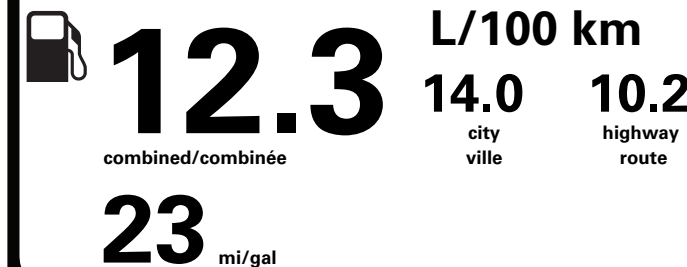

WARRANTY

- 3YR/60,000KM BASIC 5YR/100,000KM POWERTRAIN ROADSIDE ASSISTANCE 24 HRS

INCLUDED ON THIS VEHICLE

(MSRP)*

EQUIPMENT GROUP 501A

LARIAT SERIES

OPTIONAL EQUIPMENT/OTHER

Table listing optional equipment and their MSRP values, including 2026 MODEL YEAR, FEDERAL EXCISE TAX, 275/60R20 BSW ALL-TERRAIN, 3.55 ELECTRONIC LOCKING AXLE, 7200# GVWR PACKAGE, LARIAT BLACK APPEARANCE PKG, .20" GLOSS BLACK PNTD ALUM WHL, ENGINE BLOCK HEATER, FLOOR LINER-TRAY W/CARPET MATS, BLUECRUISE EQUIP: 90 DAY TRIAL TOW/HAUL PACKAGE, .TRAILER BRAKE CONTROLLER, TOW MIR-PWR FLD/TELE HT/PWR GL, FX4 OFF-ROAD PACKAGE, .SKID PLATES, KEYLESS ENTRY KEYPAD DRVR SIDE, BED UTILITY PACKAGE, .PRO ACCESS TAILGATE, CONN PKG: 1YR INCL W/FORD APP, WHEEL WELL LINERS-REAR, BEDLINER TOUH BED SPRAY-IN.

PRICE INFORMATION

Table showing price information: BASE PRICE $84,545.00, TOTAL OPTIONS/OTHER 9,695.00, TOTAL VEHICLE & OPTIONS/OTHER DESTINATION & DELIVERY 94,240.00, 2,695.00.

TOTAL BEFORE REDUCTIONS 96,935.00

LARIAT SERIES DISCOUNT - 1,750.00

TOTAL REDUCTIONS - 1,750.00

"THIS VEH. NOT INTENDED FOR SALE OR REGISTRATION IN US" RETAIL PRICES EXCLUDE GST/HST

Canada

ENERGUIDE

Gasoline Vehicle Véhicule à essence

Fuel Consumption / Consommation de carburant