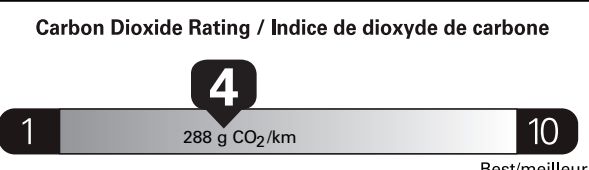

Annual fuel COST for an annual distance of 20,000 km, and an average fuel price of $1.50 per litre

$ 3 690 Coût annuel en carburant pour une distance annuelle de 20 000 km, et un prix moyen du carburant de 1,50 $ par litre

Standard pickup trucks range from / Les camionnettes ordinaires font entre 2.7 - 19.7 L_e/100 km