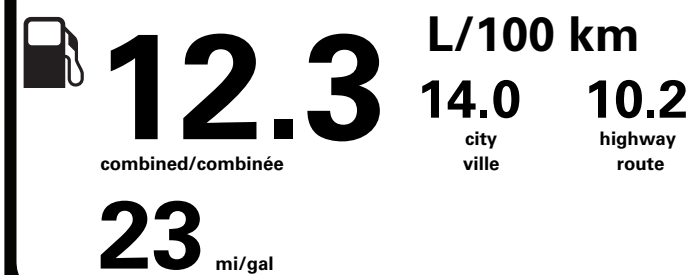

SAFETY/SECURITY

- ADVANCETRAC™/ROLL STABILITY CONTROL AIRBAGS - SAFETY CANOPY® AIRBAGS-DRIVER/PASSENGER CENTRE HIGH MOUNT STOPLAMP DAYTIME RUNNING LIGHTS PERIMETER ALARM SECURE PKG 1 YR INCLUDED SECURILOCK® ANTI-THEFT SYS SOS POST CRASH ALERT SYST TIRE PRESSURE MONITOR SYS

WARRANTY

- 3YR/60,000KM BASIC 5YR/100,000KM POWERTRAIN ROADSIDE ASSISTANCE 24 HRS

INCLUDED ON THIS VEHICLE

(MSRP)*

EQUIPMENT GROUP 501A

LARIAT SERIES

OPTIONAL EQUIPMENT/OTHER

- 2026 MODEL YEAR FEDERAL EXCISE TAX 100.00 275/60R20 BSW ALL-TERRAIN 3.55 ELECTRONIC LOCKING AXLE NO CHARGE 7100# GVWR PACKAGE LARIAT BLACK APPEARANCE PKG 1,975.00 .20" GLOSS BLACK PNTD ALUM WHL MOBILE OFFICE PACKAGE 1,215.00 .WIRELESS CHARGING PAD BLUECRUISE EQUIP: 90 DAY TRIAL TOW/HAUL PACKAGE 1,175.00 .TRAILER BRAKE CONTROLLER FX4 OFF-ROAD PACKAGE 1,775.00 .SKID PLATES KEYLESS ENTRY KEYPAD DRVR SIDE CONN PKG: 1YR INCL W/FORD APP 625.00

PRICE INFORMATION

Table with 2 columns: Description, (MSRP)*. Includes BASE PRICE ($83,645.00), TOTAL OPTIONS/OTHER (6,865.00), TOTAL VEHICLE & OPTIONS/OTHER (90,510.00), DESTINATION & DELIVERY (2,695.00).

TOTAL BEFORE REDUCTIONS 93,205.00 LARIAT SERIES DISCOUNT - 1,750.00

TOTAL REDUCTIONS - 1,750.00

"THIS VEH. NOT INTENDED FOR SALE OR REGISTRATION IN US" RETAIL PRICES EXCLUDE GST/HST

Fuel Consumption / Consommation de carburant