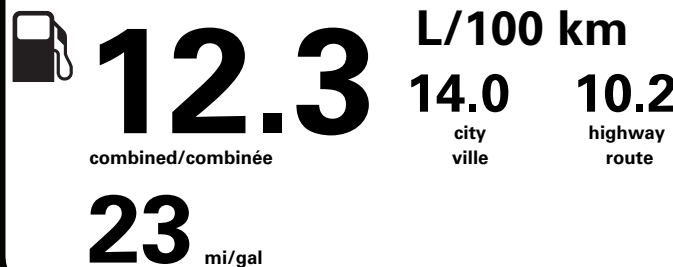

SAFETY/SECURITY

- ADVANCETRAC™/ROLL STABILITY CONTROL
- AIRBAGS - SAFETY CANOPY®
- AIRBAGS-DRIVER/PASSENGER
- CENTRE HIGH MOUNT STOPLAMP
- DAYTIME RUNNING LIGHTS
- PERIMETER ALARM
- SECURE PKG 1 YR INCLUDED
- SECURILOCK® ANTI-THEFT SYST
- SOS POST CRASH ALERT SYST
- TIRE PRESSURE MONITOR SYS

WARRANTY

- 3YR/60,000KM BASIC
- 5YR/100,000KM POWERTRAIN
- ROADSIDE ASSISTANCE 24 HRS

INCLUDED ON THIS VEHICLE

EQUIPMENT GROUP 501A

- LARIAT SERIES

OPTIONAL EQUIPMENT/OTHER

- 2026 MODEL YEAR
- FEDERAL EXCISE TAX
- 275/60R20 BSW ALL-TERRAIN
- 3.31 NON-LIMITED-SLIP AXLE
- 7100# GVWR PACKAGE
- LARIAT BLACK APPEARANCE PKG
- .20" GLOSS BLACK PNTD ALUM WHL
- TWIN PANEL MOONROOF
- FLOOR LINER-TRAY W/CARPET MATS
- BLUECRUISE EQUIP: 90 DAY TRIAL
- KEYLESS ENTRY KEYPAD DRVR SIDE
- CONN PKG: 1YR INCL W/FORD APP

(MSRP)*

100.00

1,875.00

1,750.00

250.00

625.00

PRICE INFORMATION

BASE PRICE	$83,645.00
TOTAL OPTIONS/OTHER	4,600.00
TOTAL VEHICLE & OPTIONS/OTHER	88,245.00
DESTINATION & DELIVERY	2,595.00

TOTAL BEFORE REDUCTIONS **90,840.00**
LARIAT SERIES DISCOUNT - **1,750.00**

TOTAL REDUCTIONS - **1,750.00**

"THIS VEH. NOT INTENDED FOR SALE OR REGISTRATION IN US" RETAIL PRICES EXCLUDE GST/HST

(MSRP)*

Gasoline Vehicle
Véhicule à essence

Fuel Consumption / Consommation de carburant

Annual fuel COST
for an annual distance of 20,000 km, and an average fuel price of $1.50 per litre

$ 3 690

Coût annuel en carburant

pour une distance annuelle de 20 000 km, et un prix moyen du carburant de 1,50 $ par litre

Standard pickup trucks range from /
Les camionnettes ordinaires font entre
2.7 - 19.7 L_e/100 km

L_e is gasoline litre equivalent
L_e signifie litre équivalent d'essence

Carbon Dioxide Rating / Indice de dioxyde de carbone

Tailpipe emissions only / Émissions du tuyau d'échappement seulement

Smog Rating / Indice de Smog

Estimates are based on Government of Canada approved criteria and testing methods. Vehicle's actual fuel consumption will vary.

Estimations établies selon des méthodes d'essai et des critères approuvés par le gouvernement du Canada. La consommation de carburant réelle du véhicule variera.

For more information visit

vehicles.nrcan.gc.ca

Pour plus d'information visitez

vehicules.nrcan.gc.ca

U.S. GOVERNMENT SAFETY RATINGS
COTES DE SÉCURITÉ DU GOUVERNEMENT AMÉRICAIN

Overall Vehicle Score / Cote globale du véhicule	★★★★★
Frontal Crash / Collision frontale	★★★★★
Side Crash / Collision latérale	★★★★★
Rollover / Capotage	★★★★

Star ratings range from 1 to 5 stars (*****), with 5 being the highest. Les cotes varient de 1 à 5 étoiles (*****), 5 étant la cote la plus élevée.

Source: U.S. National Highway Traffic Safety Administration
For more information / Pour de plus amples renseignements
www.safercar.gov

FordPass Connect™

Download the FordPass™ app* and you can:

- Access Vehicle Control Features
- Remotely start, lock and unlock your vehicle.
- Locate your vehicle and check approximate fuel range.
- Receive vehicle health alerts.

Activate 4G LTE Wi-Fi Hotspot

- New vehicles include a 3-month or 3GB data (whichever comes first) Wi-Fi trial.
- Connect up to ten Wi-Fi-equipped devices.

Ask your sales consultant for more details.

Scan code not operational at this time

FOR PLANT USE ONLY

SOLD TO/VENDU A Mayfield Ford Lincoln 5 Docksteader Road Brampton ON CAN L6R 3Y2	A10 005	RAMP ONE/ TERMINAL UN CV43	DEALER NO./CONCESSIONNAIRE A10 005
SHIP TO (IF OTHER THAN SOLD TO) / EXPÉDIER A (SI AUTRE QUE L'ACHETEUR)		RAMP TWO/ TERMINAL DEUX	FINAL ASSEMBLY PLANT/ USINE DE MONTAGE KANSAS CITY
SHIP THROUGH/EXPÉDIER VIA	METHOD OF TRANSP / MODE DE TRANSPORT CONVOY	ITEM #: A1-J156 O/T 2	

TOTAL MSRP $89,090.00

* MANUFACTURER'S SUGGESTED RETAIL PRICE = MSRP
* NOTE: THIS PRICE HAS BEEN DEVELOPED AS A GUIDE. DEALERS MAY SELL FOR LESS AND ARE NOT UNDER ANY OBLIGATION TO ACCEPT THIS SUGGESTED RETAIL PRICE.

TA291 N RE 2X 630 001643 01 29 26

Insist on Ford Protect! The only extended service plan fully backed by Ford and honored at every Ford dealership in the US and Canada. See your Ford dealer for additional details, or visit www.ford.ca for more information.