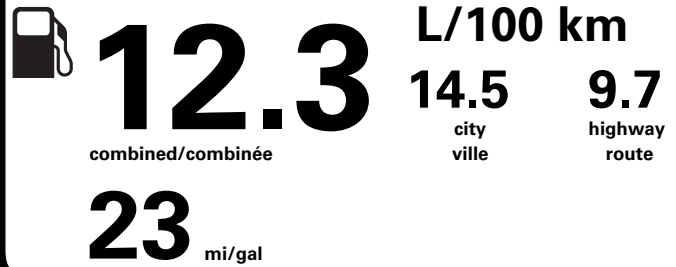

(MSRP)*

3,955.00

100.00

NO CHARGE

250.00

NO CHARGE

1,750.00

250.00

1,850.00

570.00

1,145.00

2,085.00

PRICE INFORMATION

BASE PRICE $80,895.00
TOTAL OPTIONS/OTHER 11,955.00

TOTAL VEHICLE & OPTIONS/OTHER DESTINATION & DELIVERY 92,850.00 2,295.00

TOTAL BEFORE REDUCTIONS 95,145.00
LARIAT SERIES DISCOUNT - 1,750.00

TOTAL REDUCTIONS - 1,750.00

"THIS VEH. NOT INTENDED FOR SALE OR REGISTRATION IN US" RETAIL PRICES EXCLUDE GST/HST

TOTAL MSRP $93,395.00

* MANUFACTURER'S SUGGESTED RETAIL PRICE = MSRP

* NOTE: THIS PRICE HAS BEEN DEVELOPED AS A GUIDE. DEALERS MAY SELL FOR LESS AND ARE NOT UNDER ANY OBLIGATION TO ACCEPT THIS SUGGESTED RETAIL PRICE.

RAMP ONE/
TERMINAL UN

CA8G

RAMP TWO/
TERMINAL DEUX

FINAL ASSEMBLY PLANT/
USINE DE MONTAGE

DEARBORN

METHOD OF TRANSP/
MODE DE TRANSPORT

CONVOY

ITEM #: B6-F013 O/T 2

RA051 N RE 2X 420 000265 01 05 24

Gasoline Vehicle
Véhicule à essence

Fuel Consumption / Consommation de carburant

Annual fuel **COST**
for an annual distance of 20,000 km, and an average fuel price of $1.45 per litre

$ 3 567

Coût annuel en carburant

pour une distance annuelle de 20 000 km, et un prix moyen du carburant de 1,45 $ par litre

Standard pickup trucks range from /
Les camionnettes ordinaires font entre
3.2 - 19.8 L_e/100 km

L_e is gasoline litre equivalent
L_e signifie litre équivalent d'essence

Carbon Dioxide Rating / Indice de dioxyde de carbone

Tailpipe emissions only / Émissions du tuyau d'échappement seulement

Smog Rating / Indice de Smog

Estimates are based on Government of Canada approved criteria and testing methods. Vehicle's actual fuel consumption will vary.

Estimations établies selon des méthodes d'essai et des critères approuvés par le gouvernement du Canada. La consommation de carburant réelle du véhicule variera.

For more information visit

vehicles.nrcan.gc.ca

Pour plus d'information visitez

vehicules.nrcan.gc.ca

U.S. GOVERNMENT SAFETY RATINGS
COTES DE SÉCURITÉ DU GOUVERNEMENT AMÉRICAIN

Overall Vehicle Score /
Cote globale du véhicule ★ ★ ★ ★ ★

Frontal Crash / Collision frontale Driver / Conducteur ★ ★ ★ ★ ★
Passenger / Passager ★ ★ ★ ★ ★

Side Crash / Collision latérale Front seat / Siège avant ★ ★ ★ ★ ★
Rear seat / Siège arrière ★ ★ ★ ★ ★

Rollover / Capotage ★ ★ ★ ★

Star ratings range from 1 to 5 stars (★★★★★), with 5 being the highest.
Les cotes varient de 1 à 5 étoiles (★★★★★), 5 étant la cote la plus élevée.

Source: U.S. National Highway Traffic Safety Administration
For more information / Pour de plus amples renseignements
www.safercar.gov

1FTFW5L88RFA05464

FordPass Connect™

Download the FordPass™ app* and you can:

1. **Access Vehicle Control Features**
2. Remotely start, lock and unlock your vehicle.
   - Locate your vehicle and check approximate fuel range.
   - Receive vehicle health alerts.

1. **Activate 4G LTE Wi-Fi Hotspot**
2. New vehicles include a 3-month or 3GB data (whichever comes first) Wi-Fi trial.
   - Connect up to ten Wi-Fi-equipped devices.

Ask your sales consultant for more details.

Scan code not operational at this time

FOR PLANT USE ONLY

Insist on Ford Protect! The only extended service plan fully backed by Ford and honored at every Ford dealership in the US and Canada. See your Ford dealer for additional details, or visit www.ford.ca for more information.

Personalize your vehicle with Ford Custom Accessories. Genuine Ford Accessories are engineered for your vehicle and can be included under the Ford New Vehicle Limited Warranty. Certain conditions, limitations and exclusions apply. See your Dealer for details.