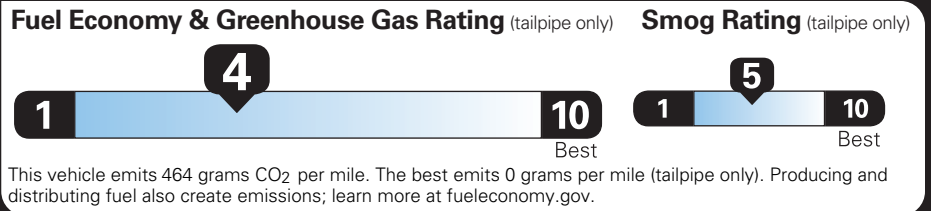

Actual results will vary for many reasons, including driving conditions and how you drive and maintain your vehicle. The average new vehicle gets 29 MPG and costs $8,500 to fuel over 5 years. Cost estimates are based on 15,000 miles per year at $3.30 per gallon. MPGe is miles per gasoline gallon equivalent. Vehicle emissions are a significant cause of climate change and smog.

fueleconomy.gov

GOVERNMENT 5-STAR SAFETY RATINGS

Overall Vehicle Score ★★★★★
Based on the combined ratings of frontal, side and rollover. Should ONLY be compared to other vehicles of similar size and weight.

Frontal Crash Driver Passenger ★★★★★
Based on the risk of injury in a frontal impact. Should ONLY be compared to other vehicles of similar size and weight.

Side Crash Front seat Rear seat ★★★★★
Based on the risk of injury in a side impact.

Rollover ★★★★★
Based on the risk of rollover in a single-vehicle crash.

Star ratings range from 1 to 5 stars (★★★★★), with 5 being the highest.
Source: National Highway Traffic Safety Administration (NHTSA).
www.safercar.gov or 1-888-327-4236

49 BUILT YEARS Ford TOUGH
F-SERIES®
AMERICA'S BEST SELLING TRUCKS

Download the Ford app
Connect your Ford with your phone*

Available Remote Features

- Remote Start, Lock and Unlock
- GPS Location
- Vehicle Health Monitoring

THE FORD APP, FORMERLY KNOWN AS FORDPASS® APP, IS COMPATIBLE WITH SELECT SMARTPHONE PLATFORMS. IS AVAILABLE VIA A DOWNLOAD. MESSAGE AND DATA RATES MAY APPLY. TERMS AND CONDITIONS APPLY. VISIT FORD.COM FOR OUR PRIVACY NOTICE.

Ford Protect®

Insist on Ford Protect! The only extended service plan fully backed by Ford and honored at every Ford dealership in the U.S., Canada and Mexico. See your Ford dealer or visit www.FordOwner.com.

Ford Credit

Get Prequalified now at
www.ford.com/finance

RAMP ONE	CB26	CONVOY	TOTAL MSRP $66,155.00
RAMP TWO	ITEM #: 56-8043 O/T 5C		
This label is affixed pursuant to the Federal Automobile Information Disclosure Act. Gasoline, License, and Title Fees, State and Local taxes are not included. Dealer installed options or accessories are not included unless listed above.			Scan The QR Code to get more details about this vehicle SPECIAL ORDER TE271 N RB 2X 645 009817 05 27 26