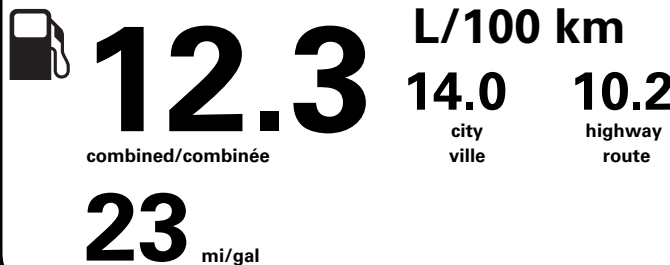

WARRANTY

- 3YR/60,000KM BASIC
- 5YR/100,000KM POWERTRAIN
- ROADSIDE ASSISTANCE 24 HRS

INCLUDED ON THIS VEHICLE

EQUIPMENT GROUP 502A

- LARIAT SERIES
- B&O UNLEASHED SOUND SYSTEM
- MOBILE OFFICE PACKAGE
- WIRELESS CHARGING PAD
- AMBIENT LIGHTING

OPTIONAL EQUIPMENT/OTHER

- 2026 MODEL YEAR
- FEDERAL EXCISE TAX 100.00
- 275/60R20 BSW ALL-TERRAIN
- 3.55 ELECTRONIC LOCKING AXLE NO CHARGE
- 7100# GVWR PACKAGE
- LARIAT BLACK APPEARANCE PKG 1,975.00
- .20" GLOSS BLACK PNTD ALUM WHL
- TWIN PANEL MOONROOF 1,750.00
- FLOOR LINER-TRAY W/CARPET MATS 300.00
- BLUECRUISE EQUIP: 90 DAY TRIAL
- TOW/HAUL PACKAGE 1,175.00
- .TRAILER BRAKE CONTROLLER
- CONN PKG: 1YR INCL W/FORD APP

(MSRP)*

3,955.00

100.00

NO CHARGE

1,975.00

1,750.00

300.00

1,175.00

PRICE INFORMATION

BASE PRICE	$84,145.00
TOTAL OPTIONS/OTHER	9,255.00
TOTAL VEHICLE & OPTIONS/OTHER	93,400.00
DESTINATION & DELIVERY	2,695.00

TOTAL BEFORE REDUCTIONS 96,095.00

LARIAT SERIES DISCOUNT - 1,750.00

TOTAL REDUCTIONS - 1,750.00

"THIS VEH. NOT INTENDED FOR SALE OR REGISTRATION IN US" RETAIL PRICES EXCLUDE GST/HST

(MSRP)*

3,955.00

100.00

NO CHARGE

1,975.00

1,750.00

300.00

1,175.00

Gasoline Vehicle
Véhicule à essence

Fuel Consumption / Consommation de carburant

Annual fuel **COST**
for an annual distance of 20,000 km, and an average fuel price of $1.50 per litre

$ 3 690

Coût annuel en carburant

pour une distance annuelle de 20 000 km, et un prix moyen du carburant de 1,50 $ par litre

2.7 - 19.7 L_e/100 km

L_e is gasoline litre equivalent
L_e signifie litre équivalent d'essence