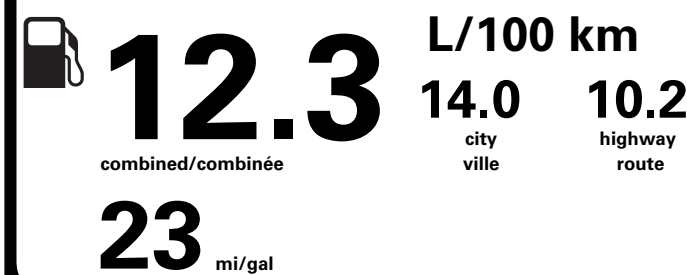

SAFETY/SECURITY

- ADVANCETRAC™/ROLL STABILITY CONTROL AIRBAGS - SAFETY CANOPY® AIRBAGS-DRIVER/PASSENGER CENTRE HIGH MOUNT STOPLAMP DAYTIME RUNNING LIGHTS PERIMETER ALARM SECURE PKG 1 YR INCLUDED SECURILOCK® ANTI-THEFT SYST SOS POST CRASH ALERT SYST TIRE PRESSURE MONITOR SYS

WARRANTY

- 3YR/60,000KM BASIC 5YR/100,000KM POWERTRAIN ROADSIDE ASSISTANCE 24 HRS

INCLUDED ON THIS VEHICLE

(MSRP)*

EQUIPMENT GROUP 501A

LARIAT SERIES

OPTIONAL EQUIPMENT/OTHER

- 2026 MODEL YEAR FEDERAL EXCISE TAX 275/60R20 BSW ALL-TERRAIN 3.31 NON-LIMITED-SLIP AXLE 7100# GVWR PACKAGE LARIAT BLACK APPEARANCE PKG .20" GLOSS BLACK PNTD ALUM WHL BLUECRUISE EQUIP: 90 DAY TRIAL CONN PKG: 1YR INCL W/FORD APP

100.00

1,875.00

PRICE INFORMATION

Table with 2 columns: Description, (MSRP)*. Includes Base Price ($83,645.00), Total Options/Other ($1,975.00), Total Vehicle & Options/Other ($85,620.00), Destination & Delivery ($2,595.00).

TOTAL BEFORE REDUCTIONS 88,215.00 LARIAT SERIES DISCOUNT - 1,750.00

TOTAL REDUCTIONS - 1,750.00

"THIS VEH. NOT INTENDED FOR SALE OR REGISTRATION IN US" RETAIL PRICES EXCLUDE GST/HST

Fuel Consumption / Consommation de carburant