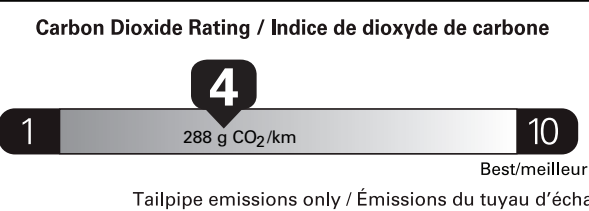

Annual fuel COST for an annual distance of 20,000 km, and an average fuel price of $1.50 per litre

$ 3 690

Coût annuel en carburant pour une distance annuelle de 20 000 km, et un prix moyen du carburant de 1,50 $ par litre

Standard pickup trucks range from / Les camionnettes ordinaires font entre 2.7 - 19.7 L_e/100 km