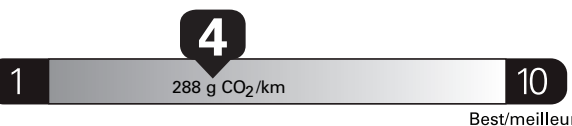

OPTIONAL EQUIPMENT/OTHER

- 2026 MODEL YEAR FEDERAL EXCISE TAX 275/60R20 BSW ALL-TERRAIN 3.55 E-LOCKING MAX TOW AXLE 7200# GVWR PACKAGE LARIAT BLACK APPEARANCE PKG .20" GLOSS BLACK PNTD ALUM WHL TWIN PANEL MOONROOF FLOOR LINER-TRAY W/CARPET MATS BLUECRUISE EQUIP: 90 DAY TRIAL TOW/HAUL PACKAGE TRAILER BRAKE CONTROLLER TOW MIR-PWR FLD/TELE HT/PWR GL CONN PKG: 1YR INCL W/FORD APP

(MSRP)*

3,955.00

100.00

550.00

1,575.00

1,750.00

300.00

1,175.00

570.00

PRICE INFORMATION

BASE PRICE $84,545.00 TOTAL OPTIONS/OTHER 9,975.00

TOTAL VEHICLE & OPTIONS/OTHER DESTINATION & DELIVERY 94,520.00 2,695.00

TOTAL BEFORE REDUCTIONS 97,215.00 LARIAT SERIES DISCOUNT - 1,750.00

TOTAL REDUCTIONS - 1,750.00

"THIS VEH. NOT INTENDED FOR SALE OR REGISTRATION IN US" RETAIL PRICES EXCLUDE GST/HST

Canada

ENERGUIDE

Gasoline Vehicle Véhicule à essence

Fuel Consumption / Consommation de carburant

12.3 L/100 km combined/combiniée 14.0 city ville 10.2 highway route 23 mi/gal

Annual fuel COST for an annual distance of 20,000 km, and an average fuel price of $1.50 per litre

$ 3 690

Coût annuel en carburant

pour une distance annuelle de 20 000 km, et un prix moyen du carburant de 1,50 $ par litre

Standard pickup trucks range from / Les camionnettes ordinaires font entre 2.7 - 19.7 L_e/100 km

L_e is gasoline litre equivalent L_e signifie litre équivalent d'essence

Carbon Dioxide Rating / Indice de dioxyde de carbone

Tailpipe emissions only / Émissions du tuyau d'échappement seulement