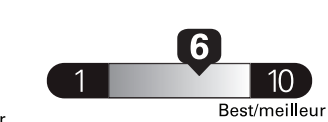

Smog Rating / Indice de Smog