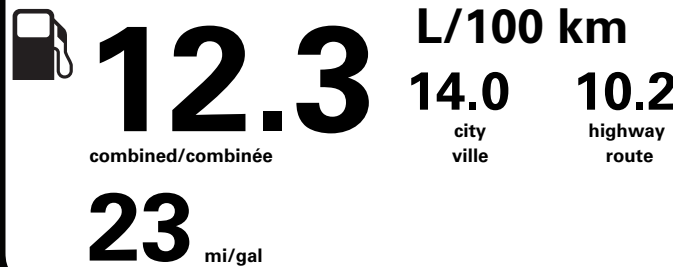

SAFETY/SECURITY

- ADVANCETRAC™/W/ROLL STABILITY CONTROL
- AIRBAGS - SAFETY CANOPY®
- AIRBAGS-DRIVER/PASSENGER
- CENTRE HIGH MOUNT STOPLAMP
- DAYTIME RUNNING LIGHTS
- PERIMETER ALARM
- SECURE PKG 1 YR INCLUDED
- SECURILOCK® ANTI-THEFT SYS
- SOS POST CRASH ALERT SYST
- TIRE PRESSURE MONITOR SYS

WARRANTY

- 3YR/60,000KM BASIC
- 5YR/100,000KM POWERTRAIN
- ROADSIDE ASSISTANCE 24 HRS

INCLUDED ON THIS VEHICLE

EQUIPMENT GROUP 501A

- LARIAT SERIES

OPTIONAL EQUIPMENT/OTHER

- 2026 MODEL YEAR
- FEDERAL EXCISE TAX 100.00
- STAR WHITE METALLIC TRICOAT 800.00
- .20" CHROME-LIKE PVD WHEELS
- 275/60R20 BSW ALL-TERRAIN
- 3.55 ELECTRONIC LOCKING AXLE
- 7100# GVWR PACKAGE
- TWIN PANEL MOONROOF 1,750.00
- BLUECRUISE EQUIP: 90 DAY TRIAL
- TOW/HAUL PACKAGE 1,175.00
- .TRAILER BRAKE CONTROLLER
- FX4 OFF-ROAD PACKAGE 1,775.00
- .SKID PLATES
- CONN PKG: 1YR INCL W/FORD APP
- ACTVX TRIM 40/CON/40 FR SEAT
- BEDLINER TOUH BED SPRAY-IN

(MSRP)*

100.00
800.00

NO CHARGE

1,750.00

1,175.00

1,775.00

NO CHARGE
700.00

PRICE INFORMATION

BASE PRICE	$84,145.00
TOTAL OPTIONS/OTHER	6,300.00
TOTAL VEHICLE & OPTIONS/OTHER	90,445.00
DESTINATION & DELIVERY	2,695.00

TOTAL BEFORE REDUCTIONS 93,140.00

LARIAT SERIES DISCOUNT - 1,750.00

TOTAL REDUCTIONS - 1,750.00

"THIS VEH. NOT INTENDED FOR SALE OR REGISTRATION IN US" RETAIL PRICES EXCLUDE GST/HST

(MSRP)*

Gasoline Vehicle
Véhicule à essence

Fuel Consumption / Consommation de carburant