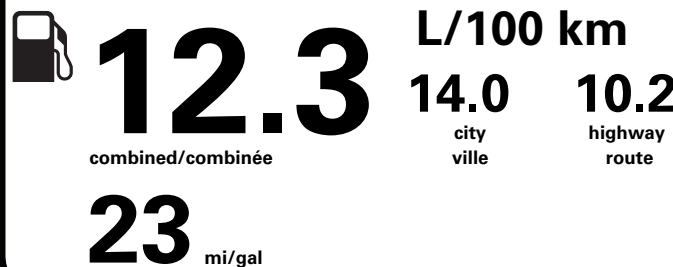

SAFETY/SECURITY

- ADVANCETRAC™/W/ROLL STABILITY CONTROL
- AIRBAGS - SAFETY CANOPY®
- AIRBAGS-DRIVER/PASSENGER
- CENTRE HIGH MOUNT STOPLAMP
- DAYTIME RUNNING LIGHTS
- PERIMETER ALARM
- SECURE PKG 1 YR INCLUDED
- SECURILOCK® ANTI-THEFT SYST
- SOS POST CRASH ALERT SYST
- TIRE PRESSURE MONITOR SYS

WARRANTY

- 3YR/60,000KM BASIC
- 5YR/100,000KM POWERTRAIN
- ROADSIDE ASSISTANCE 24 HRS

INCLUDED ON THIS VEHICLE

EQUIPMENT GROUP 502A

- LARIAT SERIES
- B&O UNLEASHED SOUND SYSTEM
- MOBILE OFFICE PACKAGE
- WIRELESS CHARGING PAD
- AMBIENT LIGHTING

OPTIONAL EQUIPMENT/OTHER

- 2026 MODEL YEAR
- FEDERAL EXCISE TAX
- 275/60R20 BSW ALL-TERRAIN
- 3.31 NON-LIMITED-SLIP AXLE
- 7100# GVWR PACKAGE
- LARIAT BLACK APPEARANCE PKG
- .20" GLOSS BLACK PNTD ALUM WHL
- TWIN PANEL MOONROOF
- FLOOR LINER-TRAY W/CARPET MATS
- BLUECRUISE EQUIP: 90 DAY TRIAL
- KEYLESS ENTRY KEYPAD DRVR SIDE
- CONN PKG: 1YR INCL W/FORD APP

(MSRP)*

3,955.00

100.00

1,975.00

1,750.00

300.00

625.00

PRICE INFORMATION

BASE PRICE $83,645.00
TOTAL OPTIONS/OTHER 8,705.00

TOTAL VEHICLE & OPTIONS/OTHER 92,350.00
DESTINATION & DELIVERY 2,695.00

TOTAL BEFORE REDUCTIONS 95,045.00
LARIAT SERIES DISCOUNT - 1,750.00

TOTAL REDUCTIONS - 1,750.00

"THIS VEH. NOT INTENDED FOR SALE OR REGISTRATION IN US" RETAIL PRICES EXCLUDE GST/HST

(MSRP)*

Gasoline Vehicle
Véhicule à essence

Fuel Consumption / Consommation de carburant

Annual fuel **COST**
for an annual distance of 20,000 km, and an average fuel price of $1.50 per litre

$ 3 690

Coût annuel en carburant

pour une distance annuelle de 20 000 km, et un prix moyen du carburant de 1,50 $ par litre

Standard pickup trucks range from /
Les camionnettes ordinaires font entre
2.7 - 19.7 L_e/100 km

L_e is gasoline litre equivalent
L_e signifie litre équivalent d'essence

Carbon Dioxide Rating / Indice de dioxyde de carbone

Tailpipe emissions only / Émissions du tuyau d'échappement seulement

Smog Rating / Indice de Smog

Estimates are based on Government of Canada approved criteria and testing methods. Vehicle's actual fuel consumption will vary.

Estimations établies selon des méthodes d'essai et des critères approuvés par le gouvernement du Canada. La consommation de carburant réelle du véhicule variera.

For more information visit

vehicles.nrcan.gc.ca

Pour plus d'information visitez

vehicules.nrcan.gc.ca

U.S. GOVERNMENT SAFETY RATINGS
COTES DE SÉCURITÉ DU GOUVERNEMENT AMÉRICAIN

Overall Vehicle Score /
Cote globale du véhicule ★ ★ ★ ★ ★

Frontal Crash / Collision frontale
Driver / Conducteur ★ ★ ★ ★ ★
Passenger / Passager ★ ★ ★ ★ ★

Side Crash / Collision latérale
Front seat / Siège avant ★ ★ ★ ★ ★
Rear seat / Siège arrière ★ ★ ★ ★ ★

Rollover / Capotage ★ ★ ★ ★

Star ratings range from 1 to 5 stars (★★★★★), with 5 being the highest.
Les cotes varient de 1 à 5 étoiles (★★★★★), 5 étant la cote la plus élevée.

Source: U.S. National Highway Traffic Safety Administration
For more information / Pour de plus amples renseignements
www.safercar.gov

Download the Ford app
Connect your Ford with your phone

Available Remote Features*

- Remote Start, Lock and Unlock
- GPS Location
- Vehicle Health Monitoring

Scan code not operational at this time

FOR PLANT USE ONLY

SOLD TO/VENDU A Mayfield Ford Lincoln 5 Docksteader Road Brampton ON CAN L6R 3Y2	A10 005	RAMP ONE/ TERMINAL UN CS59	DEALER NO./CONCESSIONNAIRE A10 005
SHIP TO (IF OTHER THAN SOLD TO) / EXPÉDIER A (SI AUTRE QUE L'ACHETEUR)		RAMP TWO/ TERMINAL DEUX	FINAL ASSEMBLY PLANT/ USINE DE MONTAGE DEARBORN
SHIP THROUGH/EXPÉDIER VIA	METHOD OF TRANSP / MODE DE TRANSPORT CONVOY	ITEM #: A1-J304 O/T 2	

TOTAL MSRP $93,295.00

* MANUFACTURER'S SUGGESTED RETAIL PRICE = MSRP
* NOTE: THIS PRICE HAS BEEN DEVELOPED AS A GUIDE. DEALERS MAY SELL FOR LESS AND ARE NOT UNDER ANY OBLIGATION TO ACCEPT THIS SUGGESTED RETAIL PRICE.

TC171 N RE 2X 635 001494 03 17 26