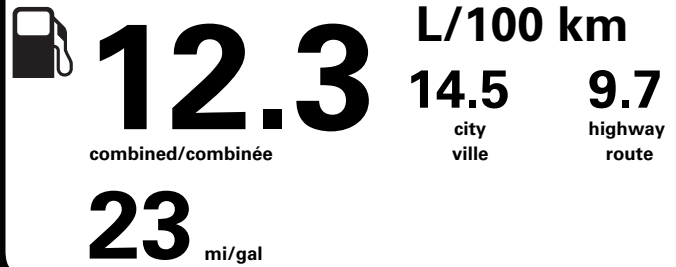

(MSRP)*

3,955.00

100.00

NO CHARGE

1,200.00

NO CHARGE

1,750.00

1,145.00

2,085.00

NO CHARGE

PRICE INFORMATION

BASE PRICE $80,495.00
TOTAL OPTIONS/OTHER 10,235.00

TOTAL VEHICLE & OPTIONS/OTHER DESTINATION & DELIVERY 90,730.00 2,295.00

TOTAL BEFORE REDUCTIONS 93,025.00

LARIAT SERIES DISCOUNT - 1,750.00

LAR BLACK PACK DISCOUNT - 500.00

TOTAL REDUCTIONS - 2,250.00

"THIS VEH. NOT INTENDED FOR SALE OR REGISTRATION IN US" RETAIL PRICES EXCLUDE GST/HST

(MSRP)*

$80,495.00

10,235.00

90,730.00

2,295.00

93,025.00

1,750.00

500.00

2,250.00

TOTAL MSRP $90,775.00

* MANUFACTURER'S SUGGESTED RETAIL PRICE = MSRP

* NOTE: THIS PRICE HAS BEEN DEVELOPED AS A GUIDE. DEALERS MAY SELL FOR LESS AND ARE NOT UNDER ANY OBLIGATION TO ACCEPT THIS SUGGESTED RETAIL PRICE.

RAMP ONE/
TERMINAL UN

RA7M

RAMP TWO/
TERMINAL DEUX

FINAL ASSEMBLY PLANT/
USINE DE MONTAGE

DEARBORN

METHOD OF TRANSP/
MODE DE TRANSPORT

RAIL

ITEM #: **B1-1127 O/T 2**

RB051 N RE 2X 425 000464 02 05 24

Gasoline Vehicle
Véhicule à essence

Fuel Consumption / Consommation de carburant

Annual fuel **COST**
for an annual distance of 20,000 km, and an average fuel price of $1.45 per litre

$ 3 567

Coût annuel en carburant

pour une distance annuelle de 20 000 km, et un prix moyen du carburant de 1,45 $ par litre

Standard pickup trucks range from /
Les camionnettes ordinaires font entre
3.2 - 19.8 L_e/100 km

L_e is gasoline litre equivalent
L_e signifie litre équivalent d'essence

Carbon Dioxide Rating / Indice de dioxyde de carbone

Tailpipe emissions only / Émissions du tuyau d'échappement seulement

Smog Rating / Indice de Smog

Estimates are based on Government of Canada approved criteria and testing methods. Vehicle's actual fuel consumption will vary.

Estimations établies selon des méthodes d'essai et des critères approuvés par le gouvernement du Canada. La consommation de carburant réelle du véhicule variera.

For more information visit

vehicles.nrcan.gc.ca

Pour plus d'information visitez

vehicules.nrcan.gc.ca

U.S. GOVERNMENT SAFETY RATINGS
COTES DE SÉCURITÉ DU GOUVERNEMENT AMÉRICAIN

Overall Vehicle Score /
Cote globale du véhicule ★ ★ ★ ★ ★

Frontal Crash / Collision frontale
Driver / Conducteur ★ ★ ★ ★ ★
Passenger / Passager ★ ★ ★ ★ ★

Side Crash / Collision latérale
Front seat / Siège avant ★ ★ ★ ★ ★
Rear seat / Siège arrière ★ ★ ★ ★ ★

Rollover / Capotage ★ ★ ★ ★

Star ratings range from 1 to 5 stars (★★★★★), with 5 being the highest.
Les cotes varient de 1 à 5 étoiles (★★★★★), 5 étant la cote la plus élevée.

Source: U.S. National Highway Traffic Safety Administration
For more information / Pour de plus amples renseignements
www.safercar.gov

1FTFW5L85RFA25140

FordPass Connect™

Download the FordPass™ app* and you can:

1. **Access Vehicle Control Features**
2. Remotely start, lock and unlock your vehicle.
   - Locate your vehicle and check approximate fuel range.
   - Receive vehicle health alerts.

1. **Activate 4G LTE Wi-Fi Hotspot**
2. New vehicles include a 3-month or 3GB data (whichever comes first) Wi-Fi trial.
   - Connect up to ten Wi-Fi-equipped devices.

Ask your sales consultant for more details.

Scan code not operational at this time

FOR PLANT USE ONLY

Insist on Ford Protect! The only extended service plan fully backed by Ford and honored at every Ford dealership in the US and Canada. See your Ford dealer for additional details, or visit www.ford.ca for more information.

Personalize your vehicle with Ford Custom Accessories. Genuine Ford Accessories are engineered for your vehicle and can be included under the Ford New Vehicle Limited Warranty. Certain conditions, limitations and exclusions apply. See your Dealer for details.