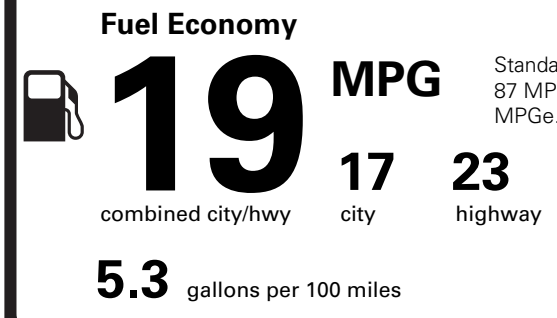

INCLUDED ON THIS VEHICLE

EQUIPMENT GROUP 501A
• LARIAT SERIES

(MSRP)

2,670.00

OPTIONAL EQUIPMENT/OTHER

275/60R20 BSW ALL-TERRAIN
3.55 ELECTRONIC LOCK RR AXLE
7100# GVWR PACKAGE
6" BRIGHT ANODIZED STEP BAR
50 STATE EMISSIONS
TWIN PANEL MOONROOF
MOBILE OFFICE PACKAGE
. WIRELESS CHARGING PAD
BLUECRUISE EQUIP: 90 DAY TRIAL
TOW/HAUL PACKAGE
. INTEGRATED TRAILER BRAKE CONT
20" CHROME-LIKE PVD WHEELS
EXTENDED RANGE 36GAL FUEL TANK
CONN PKG: 1 YR INCL W/FORD APP
LED TAIL LAMP

NO CHARGE

NO CHARGE
1,495.00

780.00

1,010.00

DEALER INSTALLED OPTIONS

First Aid Kit with Ford Logo

60.00

PRICE INFORMATION

BASE PRICE $63,360.00
TOTAL OPTIONS/OTHER 6,015.00

TOTAL VEHICLE & OPTIONS/OTHER 69,375.00
DESTINATION & DELIVERY 2,795.00

EPA DOT Fuel Economy and Environment

Gasoline Vehicle