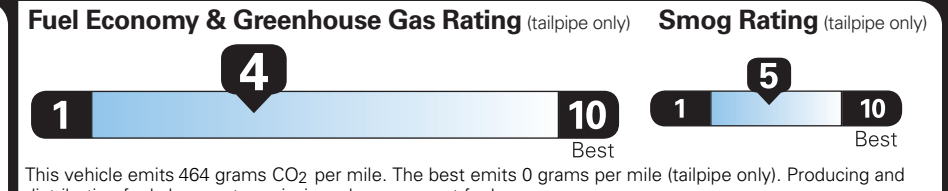

You spend
$4,500
more in fuel costs over 5 years compared to the average new vehicle.

Annual fuel cost
$2,600