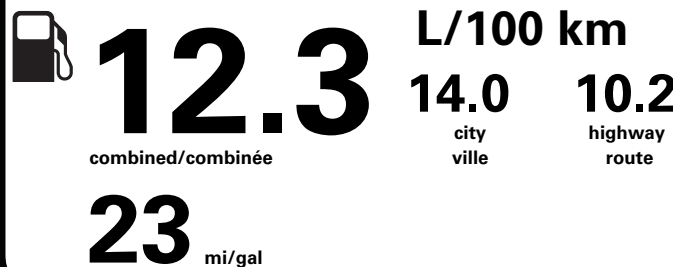

Fuel Consumption / Consommation de carburant