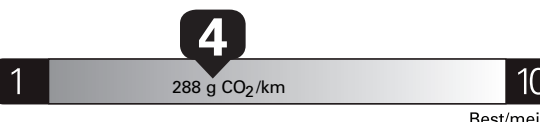

(MSRP)*

SOLD TO/VENDU A Metcalfe's Garage Ltd P.O. BOX 70 Treherne MB CAN R0G 2V0 B40 490

RAMP ONE/TERMINAL UN RA64

DEALER NO./CONCESSIONNAIRE B40 490

TOTAL MSRP $98,195.00

SHIP TO (IF OTHER THAN SOLD TO) / EXPEDIER A (SI AUTRE QUE L'ACHETEUR) Metcalfe's Garage Ltd P.O. BOX 70 Treherne MB CAN R0G 2V0 B40 490

RAMP TWO/TERMINAL DEUX

FINAL ASSEMBLY PLANT/USINE DE MONTAGE DEARBORN

* MANUFACTURER'S SUGGESTED RETAIL PRICE = MSRP * NOTE: THIS PRICE HAS BEEN DEVELOPED AS A GUIDE. DEALERS MAY SELL FOR LESS AND ARE NOT UNDER ANY OBLIGATION TO ACCEPT THIS SUGGESTED RETAIL PRICE.

SHIP THROUGH/EXPEDIER VIA GFX DEARBORN 13750 ROTUNDA DR DEARBORN MI

METHOD OF TRANSP/MODE DE TRANSPORT RAIL

ITEM #: B4-0327 O/T 1

SPECIAL ORDER

TF171 N RE 2X 645 001727 06 17 26

Canada

ENERGUIDE

Gasoline Vehicle Véhicule à essence

Fuel Consumption / Consommation de carburant

12.3 L/100 km combined/combiniée 14.0 city ville 10.2 highway route 23 mi/gal

Annual fuel COST for an annual distance of 20,000 km, and an average fuel price of $1.50 per litre

$ 3 690

Coût annuel en carburant pour une distance annuelle de 20 000 km, et un prix moyen du carburant de 1,50 $ par litre

Standard pickup trucks range from / Les camionnettes ordinaires font entre 2.7 - 19.7 L_e/100 km

L_e is gasoline litre equivalent L_e signifie litre équivalent d'essence

Carbon Dioxide Rating / Indice de dioxyde de carbone

Tailpipe emissions only / Émissions du tuyau d'échappement seulement