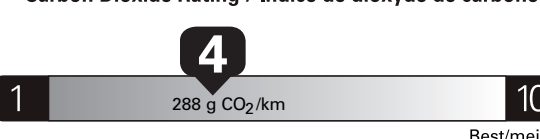

Carbon Dioxide Rating / Indice de dioxyde de carbone