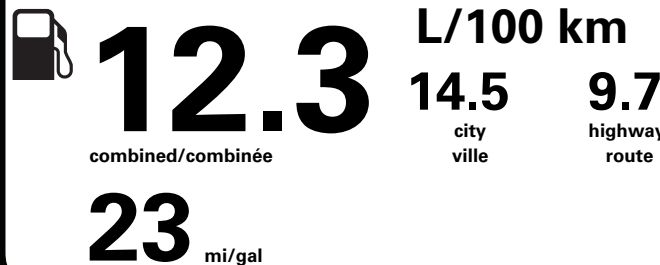

(MSRP)*

3,955.00

100.00

800.00

NO CHARGE

1,600.00

375.00

NO CHARGE

250.00

1,350.00

1,345.00

- 255.00

2,340.00

NO CHARGE

PRICE INFORMATION

BASE PRICE	$80,495.00
TOTAL OPTIONS/OTHER	11,860.00
TOTAL VEHICLE & OPTIONS/OTHER DESTINATION & DELIVERY	92,355.00 2,295.00

TOTAL BEFORE REDUCTIONS	94,650.00
LARIAT SERIES DISCOUNT	- 1,750.00
LAR BLACK PACK DISCOUNT	- 500.00

TOTAL REDUCTIONS	- 2,250.00

"THIS VEH. NOT INTENDED FOR SALE OR REGISTRATION IN US" RETAIL PRICES EXCLUDE GST/HST

(MSRP)*

RAMP ONE/ TERMINAL UN	CA8G	TOTAL MSRP $92,400.00
RAMP TWO/ TERMINAL DEUX	DEARBORN	
METHOD OF TRANSP/ MODE DE TRANSPORT	CONVOY	
ITEM #: B6-T596 O/T 2	RC201 N RE 2X 440 000444 03 20 24	

* MANUFACTURER'S SUGGESTED RETAIL PRICE = MSRP

* NOTE: THIS PRICE HAS BEEN DEVELOPED AS A GUIDE. DEALERS MAY SELL FOR LESS AND ARE NOT UNDER ANY OBLIGATION TO ACCEPT THIS SUGGESTED RETAIL PRICE.

Gasoline Vehicle
Véhicule à essence

Fuel Consumption / Consommation de carburant

Annual fuel COST
for an annual distance of 20,000 km, and an average fuel price of $1.45 per litre

$ 3 567

Coût annuel en carburant

pour une distance annuelle de 20 000 km, et un prix moyen du carburant de 1,45 $ par litre

Standard pickup trucks range from / Les camionnettes ordinaires font entre 3.2 - 19.8 L_e/100 km

L_e is gasoline litre equivalent
L_e signifie litre équivalent d'essence

Carbon Dioxide Rating / Indice de dioxyde de carbone

Tailpipe emissions only / Émissions du tuyau d'échappement seulement

Smog Rating / Indice de Smog

Estimates are based on Government of Canada approved criteria and testing methods. Vehicle's actual fuel consumption will vary.

Estimations établies selon des méthodes d'essai et des critères approuvés par le gouvernement du Canada. La consommation de carburant réelle du véhicule variera.

For more information visit

vehicles.nrcan.gc.ca

Pour plus d'information visitez

vehicules.nrcan.gc.ca

U.S. GOVERNMENT SAFETY RATINGS
COTES DE SÉCURITÉ DU GOUVERNEMENT AMÉRICAIN

Overall Vehicle Score / Cote globale du véhicule	★★★★★
Frontal Crash / Collision frontale	★★★★★
Side Crash / Collision latérale	★★★★★
Rollover / Capotage	★★★★

Star ratings range from 1 to 5 stars (*****), with 5 being the highest. Les cotes varient de 1 à 5 étoiles (*****), 5 étant la cote la plus élevée.

Source: U.S. National Highway Traffic Safety Administration
For more information / Pour de plus amples renseignements
www.safercar.gov

1FTFW5L81RFA63304

FordPass Connect™

Download the FordPass™ app* and you can:

- Access Vehicle Control Features
- Remotely start, lock and unlock your vehicle.
- Locate your vehicle and check approximate fuel range.
- Receive vehicle health alerts.

Activate 4G LTE Wi-Fi Hotspot

- New vehicles include a 3-month or 3GB data (whichever comes first) Wi-Fi trial.
- Connect up to ten Wi-Fi-equipped devices.

Ask your sales consultant for more details.

Scan code not operational at this time

FOR PLANT USE ONLY

Insist on Ford Protect! The only extended service plan fully backed by Ford and honored at every Ford dealership in the US and Canada. See your Ford dealer for additional details, or visit www.ford.ca for more information.

Personalize your vehicle with Ford Custom Accessories. Genuine Ford Accessories are engineered for your vehicle and can be included under the Ford New Vehicle Limited Warranty. Certain conditions, limitations and exclusions apply. See your Dealer for details.