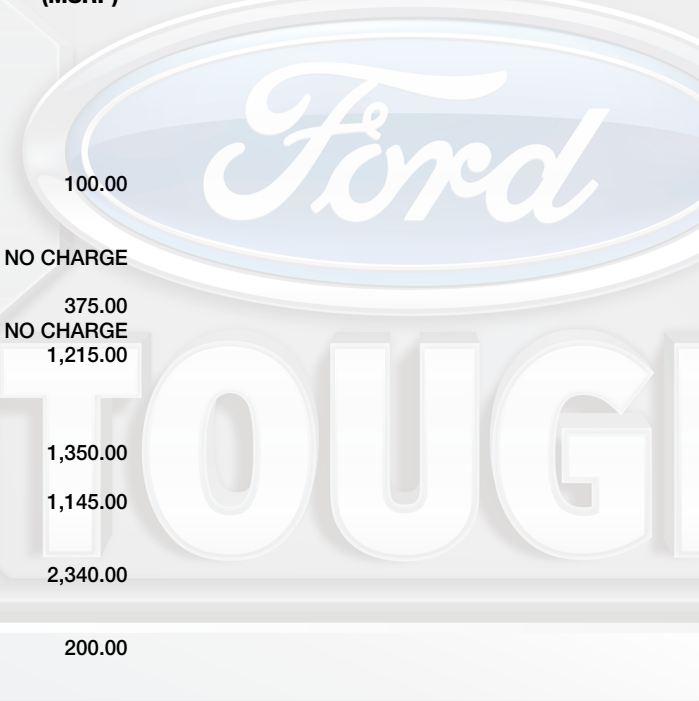

FUNCTIONAL

- 360-DEGREE CAMERA
- A/C, DUAL ZONE ELECTRONIC
- BLIS W/CROSS TRAFFIC
- FORDPASS CONNECT™
- INTELL ACCESS W/PUSH START
- LANE KEEPING SYSTEM
- POST-COLLISION BRAKING
- PRE-COLLISION ASSIST W/AEB
- REAR VIEW CAMERA
- REMOTE KEYLESS ENTRY
- REMOTE VEHICLE START
- REVERSE BRAKE ASSIST
- REVERSE SENSING SYSTEM
- SYNC@4 W/EVR & 12" SCREEN

SAFETY/SECURITY

- ADVANCETRAC™/W/ ROLL STABILITY CONTROL
- AIR BAGS, SIDE
- AIRBAGS, DRIVER & PASS
- SECURICODE KEYLESS KEYPAD
- SECURILOCK ANTI-THEFT SYS
- SOS POST CRASH ALERT SYST
- STOLEN VEH SVCS: 1 YR PLAN
- STOP LAMP, HIGH MOUNT CTR
- TIRE PRESSURE MONITOR SYS

WARRANTY

- 3 YR/60,000 KM BASIC
- 5 YEAR/100,000 KM POWERTRAIN
- ROADSIDE ASSISTANCE 24 HRS

INCLUDED ON THIS VEHICLE

EQUIPMENT GROUP 501A

- LARIAT SERIES

OPTIONAL EQUIPMENT/OTHER

- 2024 MODEL YEAR
- FEDERAL EXCISE TAX 100.00
- .20" CHROME-LIKE PVD WHEELS 275/60R-20 BSW ALL-TERRAIN 275/60R-20 BSW ALL-TERRAIN NO CHARGE
- 3.55 ELECTRONIC LOCK RR AXLE 7200# GVWR PACKAGE NO CHARGE
- ENGINE BLOCK HEATER 375.00
- 50 STATE EMISSIONS NO CHARGE
- MOBILE OFFICE PACKAGE 1,215.00
- .PARTITIONED FOLD-FLAT STORAGE .WIRELESS CHARGING PAD BLUECRUISE EQUIP: 90DAY TRIAL TOW/HAUL PACKAGE 1,350.00
- .INTEGRATED TRLR BRAKE CNTRL FX4 OFF ROAD PACKAGE 1,145.00
- .SKID PLATES
- 136 LITRE/ 36 GALLON FUEL TANK BED UTILITY PACKAGE 2,340.00
- .6" EXTED CHROME RUNNING BOARD .TAILGATE STEP 200.00
- WHEEL WELL LINER

(MSRP)*

PRICE INFORMATION

BASE PRICE	$80,895.00
TOTAL OPTIONS/OTHER	6,725.00
TOTAL VEHICLE & OPTIONS/OTHER	87,620.00
DESTINATION & DELIVERY	2,295.00

TOTAL BEFORE REDUCTIONS **89,915.00**
LARIAT SERIES DISCOUNT - **1,750.00**

TOTAL REDUCTIONS - **1,750.00**

"THIS VEH. NOT INTENDED FOR SALE OR REGISTRATION IN US" RETAIL PRICES EXCLUDE GST/HST

(MSRP)*

RAMP ONE/ TERMINAL UN	CA8G		TOTAL MSRP $88,165.00
RAMP TWO/ TERMINAL DEUX	FINAL ASSEMBLY PLANT/ USINE DE MONTAGE	DEARBORN	
METHOD OF TRANSP/ MODE DE TRANSPORT	CONVOY	ITEM #: B6-008L O/T 2	
		RB261 N RE 2X 430 000831 02 26 24	

* MANUFACTURER'S SUGGESTED RETAIL PRICE = MSRP

* NOTE: THIS PRICE HAS BEEN DEVELOPED AS A GUIDE. DEALERS MAY SELL FOR LESS AND ARE NOT UNDER ANY OBLIGATION TO ACCEPT THIS SUGGESTED RETAIL PRICE.

Gasoline Vehicle
Véhicule à essence