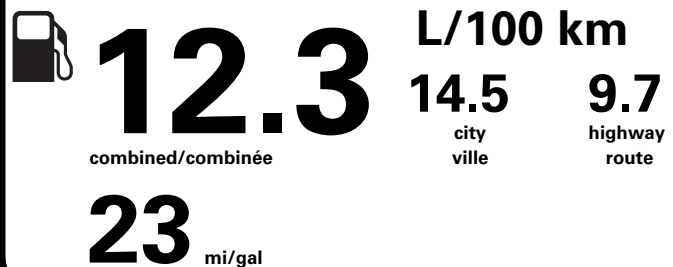

Fuel Consumption / Consommation de carburant

Annual fuel **COST**
for an annual distance of 20,000 km, and an average fuel price of $1.45 per litre

$ 3 567

Coût annuel en carburant

pour une distance annuelle de 20 000 km, et un prix moyen du carburant de 1,45 $ par litre

Standard pickup trucks range from / Les camionnettes ordinaires font entre **3.2 - 19.8 L_e/100 km**

L_e is gasoline litre equivalent
L_e signifie litre équivalent d'essence