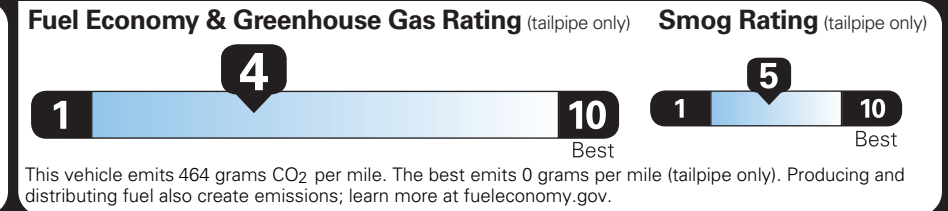

INCLUDED ON THIS VEHICLE

EQUIPMENT GROUP 501A
• LARIAT SERIES

(MSRP)

2,670.00

OPTIONAL EQUIPMENT/OTHER

275/60R20 BSW ALL-TERRAIN
3.55 ELECTRONIC LOCK RR AXLE
7100# GVWR PACKAGE
FRONT LICENSE PLATE BRACKET
LARIAT BLACK APPEARANCE PKG
.20" GLOSS BLACK PAINTED ALUM
BLUECRUISE EQUIP: 90 DAY TRIAL
TOW/HAUL PACKAGE
.INTEGRATED TRAILER BRAKE CONT
EXTENDED RANGE 36GAL FUEL TANK
CONN PKG: 1 YR INCL W/FORD APP
LED TAIL LAMP

NO CHARGE

NO CHARGE
1,475.00

1,010.00

PRICE INFORMATION

BASE PRICE $63,360.00
TOTAL OPTIONS/OTHER 5,155.00

TOTAL VEHICLE & OPTIONS/OTHER 68,515.00
DESTINATION & DELIVERY 2,795.00

EPA DOT Fuel Economy and Environment

Gasoline Vehicle

Fuel Economy

19 MPG
combined city/hwy

17 city
23 highway

5.3 gallons per 100 miles

Standard Pickup Trucks range from 12 to 87 MPG. The best vehicle rates 146 MPGe.

You spend
$4,500
more in fuel costs over 5 years compared to the average new vehicle.

Annual fuel cost
$2,600

Actual results will vary for many reasons, including driving conditions and how you drive and maintain your vehicle. The average new vehicle gets 29 MPG and costs $8,500 to fuel over 5 years. Cost estimates are based on 15,000 miles per year at $3.30 per gallon. MPGe is miles per gasoline gallon equivalent. Vehicle emissions are a significant cause of climate change and smog.

fueleconomy.gov

Calculate personalized estimates and compare vehicles

GOVERNMENT 5-STAR SAFETY RATINGS

Overall Vehicle Score ★★★★★
Based on the combined ratings of frontal, side and rollover. Should ONLY be compared to other vehicles of similar size and weight.

Frontal Crash Driver Passenger ★★★★★
Based on the risk of injury in a frontal impact. Should ONLY be compared to other vehicles of similar size and weight.

Side Crash Front seat Rear seat ★★★★★
Based on the risk of injury in a side impact.

Rollover ★★★★★
Based on the risk of rollover in a single-vehicle crash.

Star ratings range from 1 to 5 stars (★★★★★), with 5 being the highest.
Source: National Highway Traffic Safety Administration (NHTSA).
www.safercar.gov or 1-888-327-4236

Download the Ford app
Connect your Ford with your phone*

1. Available Remote Features
2. Remote Start, Lock and Unlock
   - GPS Location
   - Vehicle Health Monitoring

Insist on Ford Protect! The only extended service plan fully backed by Ford and honored at every Ford dealership in the U.S., Canada and Mexico. See your Ford dealer or visit www.FordOwner.com.

Get Prequalified now at
www.ford.com/finance

RAMP ONE	CF29	CONVOY	TOTAL MSRP $71,310.00
RAMP TWO	ITEM #: 24-3303 O/T 2		
This label is affixed pursuant to the Federal Automobile Information Disclosure Act. Gasoline, License, and Title Fees, State and Local taxes are not included. Dealer installed options or accessories are not included unless listed above.			TE051 N RB 2X 640 006689 05 05 26

Scan The QR Code to get more details about this vehicle