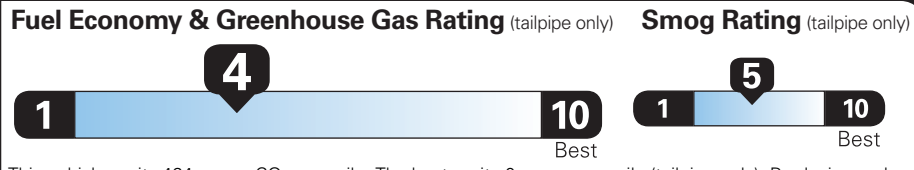

EPA DOT Fuel Economy and Environment

Gasoline Vehicle

Fuel Economy: 19 MPG combined city/hwy, 17 city, 23 highway. 5.3 gallons per 100 miles.

Standard Pickup Trucks range from 12 to 87 MPG. The best vehicle rates 146 MPGe.

You spend \$4,500 more in fuel costs over 5 years compared to the average new vehicle.

Annual fuel cost \$2,600

Actual results will vary for many reasons, including driving conditions and how you drive and maintain your vehicle. The average new vehicle gets 29 MPG and costs \$8,500 to fuel over 5 years.