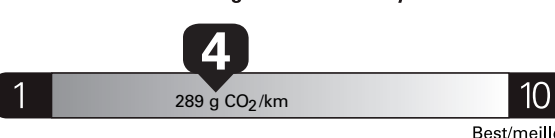

Carbon Dioxide Rating / Indice de dioxyde de carbone

Tailpipe emissions only / Émissions du tuyau d'échappement seulement