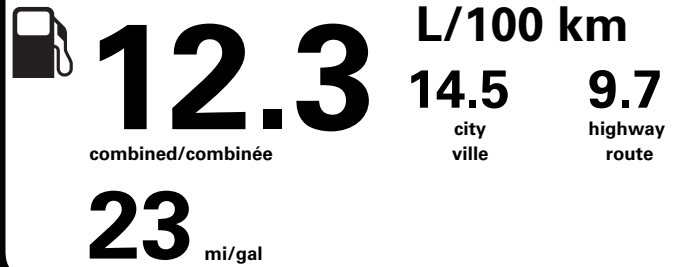

WARRANTY

- 3 YR/60,000 KM BASIC
- 5YEAR/100,000 KM POWERTRAIN
- ROADSIDE ASSISTANCE 24 HRS

INCLUDED ON THIS VEHICLE

EQUIPMENT GROUP 502A

- LARIAT SERIES
- B&O UNLEASHED SOUND SYS 14SPK
- MOBILE OFFICE PACKAGE
- PARTITIONED FOLD-FLAT STORAGE
- WIRELESS CHARGING PAD

OPTIONAL EQUIPMENT/OTHER

2024 MODEL YEAR	
FEDERAL EXCISE TAX	100.00
3.55 ELECTRONIC LOCK RR AXLE	NO CHARGE
7100# GVWR PACKAGE	
LARIAT BLACK APPEARANCE PKG	1,600.00
.275/60R-20 BSW ALL-TERRAIN	
.20" GLOSS BLACK ALUMINUM WHEEL	
ENGINE BLOCK HEATER	375.00
SKID PLATES	120.00
50 STATE EMISSIONS	NO CHARGE
BLUECRUISE EQUIP: 90DAY TRIAL	
TOW/HAUL PACKAGE	1,350.00
.INTEGRATED TRLR BRAKE CNTRL	
.LESS ONBOARDSCALE/SMART HITCH	
PRO ACCESS TAILGATE REMOVAL	
136 LITRE/ 36 GALLON FUEL TANK	
BED UTILITY PACKAGE	2,340.00
LARIAT BLACK PACKAGE SEAT	NO CHARGE
BEDLINER SPRAY-IN *ACCY	600.00

(MSRP)*

3,955.00

100.00

NO CHARGE

1,600.00

375.00

120.00

NO CHARGE

1,350.00

- 255.00

2,340.00

NO CHARGE

600.00

PRICE INFORMATION

BASE PRICE	$80,495.00
TOTAL OPTIONS/OTHER	10,185.00

TOTAL VEHICLE & OPTIONS/OTHER	90,680.00
DESTINATION & DELIVERY	2,295.00

TOTAL BEFORE REDUCTIONS **92,975.00**

LARIAT SERIES DISCOUNT - **1,750.00**

LAR BLACK PACK DISCOUNT - **500.00**

TOTAL REDUCTIONS - **2,250.00**

"THIS VEH. NOT INTENDED FOR SALE OR REGISTRATION IN US" RETAIL PRICES EXCLUDE GST/HST

Gasoline Vehicle
Véhicule à essence

Fuel Consumption / Consommation de carburant

Annual fuel **COST**
for an annual distance of 20,000 km, and an average fuel price of $1.45 per litre

$ 3 567

Coût annuel en carburant

pour une distance annuelle de 20 000 km, et un prix moyen du carburant de 1,45 $ par litre

3.2 - 19.8 L_e/100 km

L_e is gasoline litre equivalent
L_e signifie litre équivalent d'essence