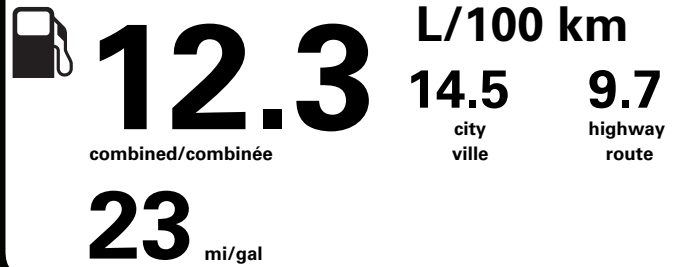

(MSRP)*

3,955.00

100.00

NO CHARGE

1,600.00

375.00

NO CHARGE

250.00

1,350.00

1,145.00

2,340.00

NO CHARGE

200.00

600.00

PRICE INFORMATION

BASE PRICE	$80,495.00
TOTAL OPTIONS/OTHER	11,915.00

TOTAL VEHICLE & OPTIONS/OTHER DESTINATION & DELIVERY	92,410.00 2,295.00

TOTAL BEFORE REDUCTIONS	94,705.00
LARIAT SERIES DISCOUNT	- 1,750.00
LAR BLACK PACK DISCOUNT	- 500.00

TOTAL REDUCTIONS	- 2,250.00

"THIS VEH. NOT INTENDED FOR SALE OR REGISTRATION IN US" RETAIL PRICES EXCLUDE GST/HST

TOTAL MSRP $92,455.00

* MANUFACTURER'S SUGGESTED RETAIL PRICE = MSRP

* NOTE: THIS PRICE HAS BEEN DEVELOPED AS A GUIDE. DEALERS MAY SELL FOR LESS AND ARE NOT UNDER ANY OBLIGATION TO ACCEPT THIS SUGGESTED RETAIL PRICE.

RAMP ONE/
TERMINAL UN

CA68

RAMP TWO/
TERMINAL DEUX

FINAL ASSEMBLY PLANT/
USINE DE MONTAGE

DEARBORN

METHOD OF TRANSP/
MODE DE TRANSPORT

CONVOY

ITEM #: A6-1645 O/T 2

RC121 N RE 2X 435 000959 03 12 24

Gasoline Vehicle
Véhicule à essence

Fuel Consumption / Consommation de carburant

Annual fuel **COST**
for an annual distance of 20,000 km, and an average fuel price of $1.45 per litre

$ 3 567

Coût annuel en carburant

pour une distance annuelle de 20 000 km, et un prix moyen du carburant de 1,45 $ par litre

Standard pickup trucks range from /
Les camionnettes ordinaires font entre
3.2 - 19.8 L_e/100 km

L_e is gasoline litre equivalent
L_e signifie litre équivalent d'essence

Carbon Dioxide Rating / Indice de dioxyde de carbone

Tailpipe emissions only / Émissions du tuyau d'échappement seulement

Smog Rating / Indice de Smog

Estimates are based on Government of Canada approved criteria and testing methods. Vehicle's actual fuel consumption will vary.

Estimations établies selon des méthodes d'essai et des critères approuvés par le gouvernement du Canada. La consommation de carburant réelle du véhicule variera.

For more information visit

vehicles.nrcan.gc.ca

Pour plus d'information visitez

vehicules.nrcan.gc.ca

U.S. GOVERNMENT SAFETY RATINGS
COTES DE SÉCURITÉ DU GOUVERNEMENT AMÉRICAIN

Overall Vehicle Score / Cote globale du véhicule	★★★★★
Frontal Crash / Collision frontale	★★★★★
Side Crash / Collision latérale	★★★★★
Rollover / Capotage	★★★★

Star ratings range from 1 to 5 stars (*****), with 5 being the highest. Les cotes varient de 1 à 5 étoiles (*****), 5 étant la cote la plus élevée.

Source: U.S. National Highway Traffic Safety Administration
For more information / Pour de plus amples renseignements
www.safercar.gov

1FTFW5L80RFA48857

FordPass Connect™

Download the FordPass™ app* and you can:

1. **Access Vehicle Control Features**
2. Remotely start, lock and unlock your vehicle.
   - Locate your vehicle and check approximate fuel range.
   - Receive vehicle health alerts.

1. **Activate 4G LTE Wi-Fi Hotspot**
2. New vehicles include a 3-month or 3GB data (whichever comes first) Wi-Fi trial.
   - Connect up to ten Wi-Fi-equipped devices.

Ask your sales consultant for more details.

Scan code not operational at this time

FOR PLANT USE ONLY

Insist on Ford Protect! The only extended service plan fully backed by Ford and honored at every Ford dealership in the US and Canada. See your Ford dealer for additional details, or visit www.ford.ca for more information.

Personalize your vehicle with Ford Custom Accessories. Genuine Ford Accessories are engineered for your vehicle and can be included under the Ford New Vehicle Limited Warranty. Certain conditions, limitations and exclusions apply. See your Dealer for details.