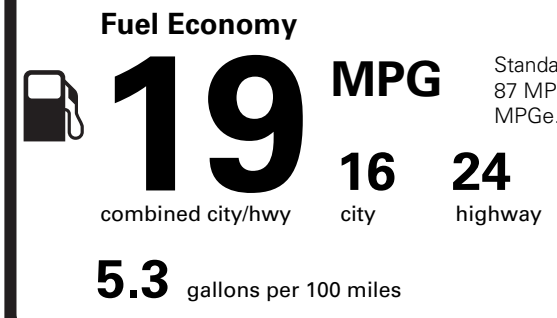

INCLUDED ON THIS VEHICLE

EQUIPMENT GROUP 501A
• LARIAT SERIES

(MSRP)

2,670.00

OPTIONAL EQUIPMENT/OTHER

2026 MODEL YEAR
RUBY RED METALLIC TINTED CC
5.0L V8 ENGINE
275/60R20 BSW ALL-TERRAIN
3.31 ELECTRONIC LOCK RR AXLE
7100# GVWR PACKAGE
LARIAT BLACK APPEARANCE PKG
.20" GLOSS BLACK PAINTED ALUM
50 STATE EMISSIONS
TWIN PANEL MOONROOF
FLOOR LINER - TRAY STYLE
MOBILE OFFICE PACKAGE
.WIRELESS CHARGING PAD
BLUECRUISE EQUIP: 90 DAY TRIAL
EXTENDED RANGE 36GAL FUEL TANK
SECURICODE KEYLESS-KEYPAD
CONN PKG: 1 YR INCL W/FORD APP
LED TAIL LAMP
BEDLINER-TOUGHBED SPRAYIN*ACCY

NO CHARGE

1,495.00
200.00
780.00
455.00
625.00

PRICE INFORMATION

BASE PRICE	$63,360.00
TOTAL OPTIONS/OTHER	8,735.00
TOTAL VEHICLE & OPTIONS/OTHER	72,095.00
DESTINATION & DELIVERY	2,795.00

EPA DOT Fuel Economy and Environment

Gasoline Vehicle