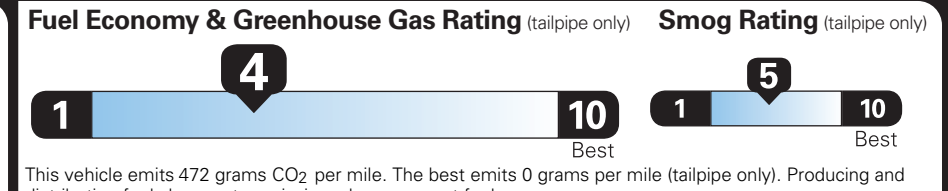

You spend
$4,500
more in fuel costs over 5 years compared to the average new vehicle.

Annual fuel cost
$2,600