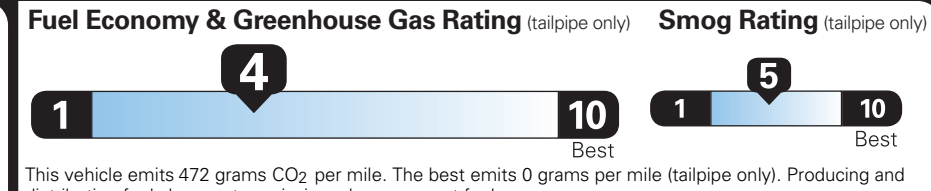

Actual results will vary for many reasons, including driving conditions and how you drive and maintain your vehicle. The average new vehicle gets 29 MPG and costs $8,500 to fuel over 5 years. Cost estimates are based on 15,000 miles per year at $3.30 per gallon. MPGe is miles per gasoline gallon equivalent. Vehicle emissions are a significant cause of climate change and smog.

fueleconomy.gov

Calculate personalized estimates and compare vehicles