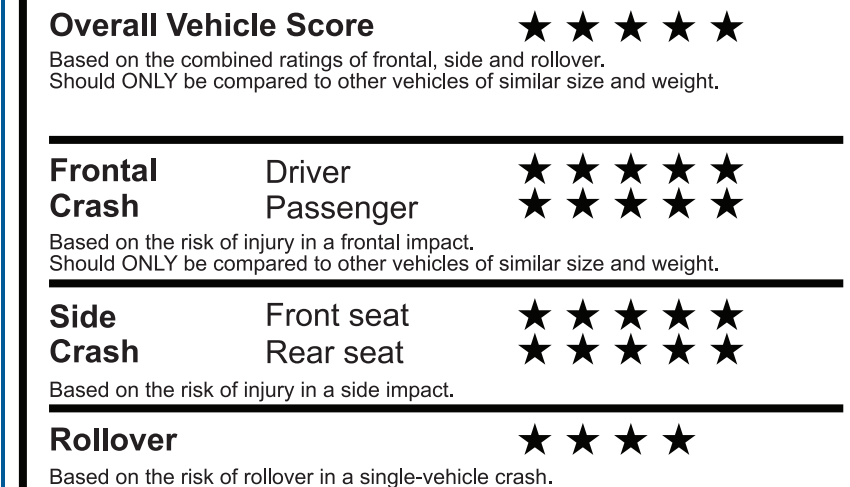

GOVERNMENT 5-STAR SAFETY RATINGS

Star ratings range from 1 to 5 stars (★★★★★), with 5 being the highest. Source: National Highway Traffic Safety Administration (NHTSA). www.safercar.gov or 1-888-327-4236

Download the Ford app

1. Connect your Ford with your phone*
2. Available Remote Features
     - Remote Start, Lock and Unlock
     - GPS Location
     - Vehicle Health Monitoring

Insist on Ford Protect! The only extended service plan fully backed by Ford and honored at every Ford dealership in the U.S., Canada and Mexico. See your Ford dealer or visit www.FordOwner.com.

Get Prequalified now at www.ford.com/finance

RAMP ONE	CA5A	CONVOY	TOTAL MSRP $73,370.00
RAMP TWO	ITEM #: 71-4418 O/T 2		
This label is affixed pursuant to the Federal Automobile Information Disclosure Act. Gasoline, License, and Title Fees, State and Local taxes are not included. Dealer installed options or accessories are not included unless listed above.			TD301 N RB 2X 640 005560 04 30 26

Scan The QR Code to get more details about this vehicle