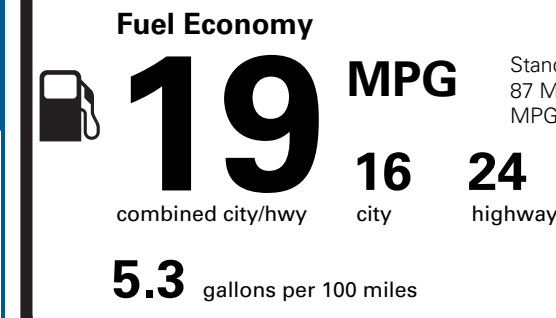

SAFETY/SECURITY

- ADVANCETRAC™ WITH RSC®
- AIRBAGS - FRONT SEAT MOUNTED SIDE IMPACT
- AIRBAGS - SAFETY CANOPY®
- CTR HIGH MOUNT STOP LAMP
- SECURE PKG 1 YR INCLUDED
- SECURILOCK® ANTI-THEFT SYS
- SOS POST-CRASH ALERT SYSTM™
- TIRE PRESSURE MONIT SYS

WARRANTY

- 3YR/36,000 BUMPER / BUMPER
- 5YR/60,000 POWERTRAIN
- 5YR/60,000 ROADSIDE ASSIST
- 8YR/100,000 HYBRID BATTERY

INCLUDED ON THIS VEHICLE

EQUIPMENT GROUP 501A

- LARIAT SERIES

(MSRP)

2,670.00

OPTIONAL EQUIPMENT/OTHER

- 2026 MODEL YEAR
- AVALANCHE 395.00
- 5.0L V8 ENGINE 120.00
- 275/60R20 BSW ALL-TERRAIN
- 3.31 ELECTRONIC LOCK RR AXLE NO CHARGE
- 7100# GVWR PACKAGE NO CHARGE
- FRONT LICENSE PLATE BRACKET NO CHARGE
- LARIAT BLACK APPEARANCE PKG 1,475.00
- .20" GLOSS BLACK PAINTED ALUM
- 50 STATE EMISSIONS NO CHARGE
- LINER-TRAY STYLE-NO CARPET MAT
- MOBILE OFFICE PACKAGE 780.00
- .WIRELESS CHARGING PAD
- BLUECRUISE EQUIP: 90 DAY TRIAL
- FX4 OFF-ROAD PACKAGE 1,320.00
- .SKID PLATES
- EXTENDED RANGE 36GAL FUEL TANK
- SECURICODE KEYLESS-KEYPAD 455.00
- CONN PKG: 1 YR INCL W/FORD APP
- LED TAIL LAMP

PRICE INFORMATION

BASE PRICE	$63,360.00
TOTAL OPTIONS/OTHER	7,215.00
TOTAL VEHICLE & OPTIONS/OTHER	70,575.00
DESTINATION & DELIVERY	2,795.00

EPA DOT Fuel Economy and Environment

Gasoline Vehicle

Standard Pickup Trucks range from 12 to 87 MPG. The best vehicle rates 146 MPGe.

You spend **$4,500** more in fuel costs over 5 years compared to the average new vehicle.

Annual fuel cost **$2,600**