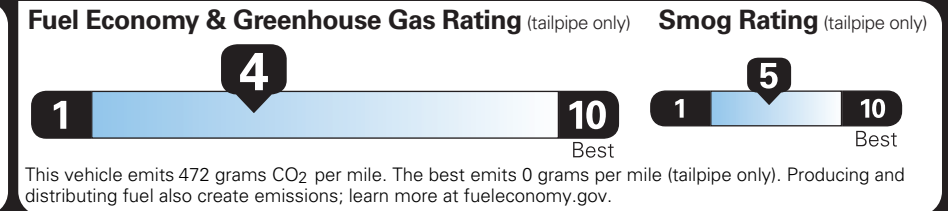

(MSRP)

6,880.00

OPTIONAL EQUIPMENT/OTHER

- 5.0L V8 ENGINE 120.00
- 275/60R20 BSW ALL-TERRAIN NO CHARGE
- 3.73 ELECTRONIC LOCK RR AXLE NO CHARGE
- 7100# GVWR PACKAGE NO CHARGE
- FRONT LICENSE PLATE BRACKET 845.00
- ADVANCED HEADS-UP DISPLAY 1,475.00
- LARIAT BLACK APPEARANCE PKG .20" GLOSS BLACK PAINTED ALUM NO CHARGE
- 50 STATE EMISSIONS 1,495.00
- TWIN PANEL MOONROOF 495.00
- LINER-TRAY STYLE-NO CARPET MAT 1,010.00
- BLUECRUISE EQUIP: 1YR+90D PLAN TOW/HAUL PACKAGE 1,320.00
- .INTEGRATED TRAILER BRAKE CONT FX4 OFF-ROAD PACKAGE .SKID PLATES
- EXTENDED RANGE 36GAL FUEL TANK 455.00
- SECURICODE KEYLESS-KEYPAD 1,845.00
- BED UTILITY PACKAGE .PRO ACCESS TAILGATE 745.00
- CONN PKG: 1 TIME 7YR LED TAIL LAMP 180.00
- AMBIENT LIGHTING
- WHEEL WELL LINER

EPA DOT Fuel Economy and Environment

Gasoline Vehicle

You spend **\$4,500** more in fuel costs over 5 years compared to the average new vehicle.

Annual fuel cost **\$2,600**

Actual results will vary for many reasons, including driving conditions and how you drive and maintain your vehicle. The average new vehicle gets 29 MPG and costs \$8,500 to fuel over 5 years. Cost estimates are based on 15,000 miles per year at \$3.30 per gallon. MPGe is miles per gasoline gallon equivalent. Vehicle emissions are a significant cause of climate change and smog.