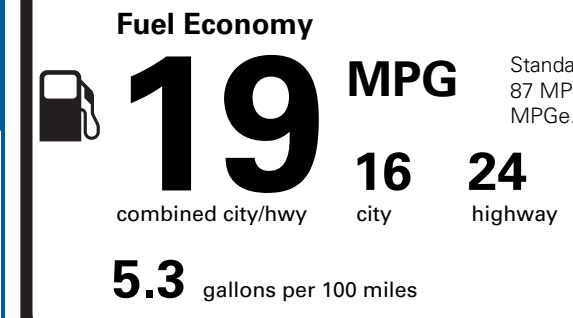

(MSRP)

6,880.00

OPTIONAL EQUIPMENT/OTHER

- 5.0L V8 ENGINE 120.00
- 275/60R20 BSW ALL-TERRAIN NO CHARGE
- 3.73 ELECTRONIC LOCK RR AXLE NO CHARGE
- 7100# GVWR PACKAGE NO CHARGE
- FRONT LICENSE PLATE BRACKET 845.00
- ADVANCED HEADS-UP DISPLAY 1,475.00
- LARIAT BLACK APPEARANCE PKG .20" GLOSS BLACK PAINTED ALUM NO CHARGE
- 50 STATE EMISSIONS 1,495.00
- TWIN PANEL MOONROOF 495.00
- LINER-TRAY STYLE-NO CARPET MAT 1,010.00
- BLUECRUISE EQUIP: 1YR+90D PLAN TOW/HAUL PACKAGE 1,320.00
- .INTEGRATED TRAILER BRAKE CONT FX4 OFF-ROAD PACKAGE .SKID PLATES
- EXTENDED RANGE 36GAL FUEL TANK 455.00
- SECURICODE KEYLESS-KEYPAD 1,845.00
- BED UTILITY PACKAGE .PRO ACCESS TAILGATE 745.00
- CONN PKG: 1 TIME 7YR LED TAIL LAMP 180.00
- AMBIENT LIGHTING
- WHEEL WELL LINER

EPA DOT Fuel Economy and Environment

Gasoline Vehicle

You spend **\$4,500** more in fuel costs over 5 years compared to the average new vehicle.

Annual fuel cost **\$2,600**

Actual results will vary for many reasons, including driving conditions and how you drive and maintain your vehicle. The average new vehicle gets 29 MPG and costs \$8,500 to fuel over 5 years. Cost estimates are based on 15,000 miles per year at \$3.30 per gallon. MPGe is miles per gasoline gallon equivalent. Vehicle emissions are a significant cause of climate change and smog.