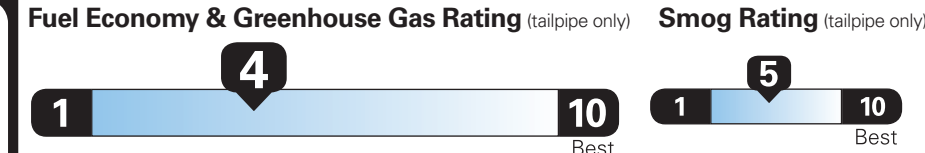

SAFETY/SECURITY

- ADVANCETRAC™ WITH RSC® AIRBAGS - FRONT SEAT MOUNTED SIDE IMPACT AIRBAGS - SAFETY CANOPY® CTR HIGH MOUNT STOP LAMP SECURE PKG 1 YR INCLUDED SECURILOCK® ANTI-THEFT SYS SOS POST-CRASH ALERT SYSTM™ TIRE PRESSURE MONIT SYS

WARRANTY

- 3YR/36,000 BUMPER / BUMPER 5YR/60,000 POWERTRAIN 5YR/60,000 ROADSIDE ASSIST 8YR/100,000 HYBRID BATTERY

INCLUDED ON THIS VEHICLE

EQUIPMENT GROUP 500A

- LARIAT SERIES

OPTIONAL EQUIPMENT/OTHER

- 2026 MODEL YEAR RUBY RED METALLIC TINTED CC 5.0L V8 ENGINE 275/65R 18 BSW ALL-TERRAIN 3.31 ELECTRONIC LOCK RR AXLE 7100# GVWR PACKAGE FRONT LICENSE PLATE BRACKET LARIAT BLACK APPEARANCE PKG .18" GLOSS BLACK WHEELS 50 STATE EMISSIONS BLUECRUISE EQUIP: 90 DAY TRIAL EXTENDED RANGE 36GAL FUEL TANK CONN PKG: 1 YR INCL W/FORD APP LED TAIL LAMP

(MSRP)

495.00 120.00

420.00

NO CHARGE 1,225.00

NO CHARGE

PRICE INFORMATION

Table with 2 columns: Description, (MSRP). Rows: BASE PRICE ($63,360.00), TOTAL OPTIONS/OTHER (2,260.00), TOTAL VEHICLE & OPTIONS/OTHER DESTINATION & DELIVERY (65,620.00 / 2,795.00)

EPA DOT

Fuel Economy and Environment

Gasoline Vehicle

Fuel Economy: 19 MPG combined city/hwy, 16 city, 24 highway. 5.3 gallons per 100 miles.

Standard Pickup Trucks range from 12 to 87 MPG. The best vehicle rates 146 MPGe.

You spend $4,500

more in fuel costs over 5 years compared to the average new vehicle.

Annual fuel cost $2,600

This vehicle emits 472 grams CO2 per mile. The best emits 0 grams per mile (tailpipe only). Producing and distributing fuel also create emissions; learn more at fueleconomy.gov.

Actual results will vary for many reasons, including driving conditions and how you drive and maintain your vehicle. The average new vehicle gets 29 MPG and costs $8,500 to fuel over 5 years. Cost estimates are based on 15,000 miles per year at $3.30 per gallon. MPGe is miles per gasoline gallon equivalent. Vehicle emissions are a significant cause of climate change and smog.

fueleconomy.gov

Calculate personalized estimates and compare vehicles

Smartphone QR Code

GOVERNMENT 5-STAR SAFETY RATINGS

Overall Vehicle Score ★★★★★

Based on the combined ratings of frontal, side and rollover. Should ONLY be compared to other vehicles of similar size and weight.

Frontal Crash Driver Passenger ★★★★★

Based on the risk of injury in a frontal impact. Should ONLY be compared to other vehicles of similar size and weight.

Side Crash Front seat Rear seat ★★★★★

Based on the risk of injury in a side impact.

Rollover ★★★★★

Based on the risk of rollover in a single-vehicle crash.

Star ratings range from 1 to 5 stars (★★★★★), with 5 being the highest. Source: National Highway Traffic Safety Administration (NHTSA). www.safercar.gov or 1-888-327-4236

49 BUILT YEARS Ford TOUGH F-SERIES AMERICA'S BEST SELLING TRUCKS

Download the Ford app

Connect your Ford with your phone

Available Remote Features

- Remote Start, Lock and Unlock GPS Location Vehicle Health Monitoring

Insist on Ford Protect! The only extended service plan fully backed by Ford and honored at every Ford dealership in the U.S., Canada and Mexico. See your Ford dealer or visit www.FordOwner.com.

Get Prequalified now at www.ford.com/finance

Table with 2 columns: RAMP ONE, RAMP TWO. Rows: CC15, CONVOY, ITEM #: 52-5100 O/T 2

TOTAL MSRP $68,415.00

Scan The QR Code to get more details about this vehicle

This label is affixed pursuant to the Federal Automobile Information Disclosure Act. Gasoline, License, and Title Fees, State and Local taxes are not included. Dealer installed options or accessories are not included unless listed above.

TD131 N RB 2X 640 009235 04 13 26