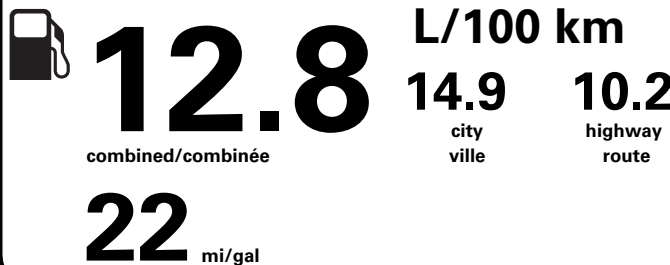

Fuel Consumption / Consommation de carburant

Annual fuel **COST**
for an annual distance of 20,000 km, and an average fuel price of $1.45 per litre

$ 3 712

Coût annuel en carburant

pour une distance annuelle de 20 000 km, et un prix moyen du carburant de 1,45 $ par litre

Standard pickup trucks range from /
Les camionnettes ordinaires font entre
3.2 - 19.8 L_e/100 km

L_e is gasoline litre equivalent
L_e signifie litre équivalent d'essence

Carbon Dioxide Rating / Indice de dioxyde de carbone

Tailpipe emissions only / Émissions du tuyau d'échappement seulement

Smog Rating / Indice de Smog

Estimates are based on Government of Canada approved criteria and testing methods. Vehicle's actual fuel consumption will vary.

Estimations établies selon des méthodes d'essai et des critères approuvés par le gouvernement du Canada. La consommation de carburant réelle du véhicule variera.

For more information visit

vehicles.nrcan.gc.ca

Pour plus d'information visitez

vehicules.nrcan.gc.ca

U.S. GOVERNMENT SAFETY RATINGS
COTES DE SÉCURITÉ DU GOUVERNEMENT AMÉRICAIN

Overall Vehicle Score /
Cote globale du véhicule ★ ★ ★ ★ ★

Frontal Crash / Collision frontale
Driver / Conducteur ★ ★ ★ ★ ★
Passenger / Passager ★ ★ ★ ★ ★

Side Crash / Collision latérale
Front seat / Siège avant ★ ★ ★ ★ ★
Rear seat / Siège arrière ★ ★ ★ ★ ★

Rollover / Capotage ★ ★ ★ ★

Star ratings range from 1 to 5 stars (★★★★★), with 5 being the highest.
Les cotes varient de 1 à 5 étoiles (★★★★★), 5 étant la cote la plus élevée.

Source: U.S. National Highway Traffic Safety Administration
For more information / Pour de plus amples renseignements
www.safercar.gov

1FTFW5L57RFA76340

FordPass Connect™

Download the FordPass™ app* and you can:

- Access Vehicle Control Features
- Remotely start, lock and unlock your vehicle.
- Locate your vehicle and check approximate fuel range.
- Receive vehicle health alerts.

Activate 4G LTE Wi-Fi Hotspot

- New vehicles include a 3-month or 3GB data (whichever comes first) Wi-Fi trial.
- Connect up to ten Wi-Fi-equipped devices.

Ask your sales consultant for more details.

Scan code not operational at this time

FOR PLANT USE ONLY

Insist on Ford Protect! The only extended service plan fully backed by Ford and honored at every Ford dealership in the US and Canada. See your Ford dealer for additional details, or visit www.ford.ca for more information.

Personalize your vehicle with Ford Custom Accessories. Genuine Ford Accessories are engineered for your vehicle and can be included under the Ford New Vehicle Limited Warranty. Certain conditions, limitations and exclusions apply. See your Dealer for details.