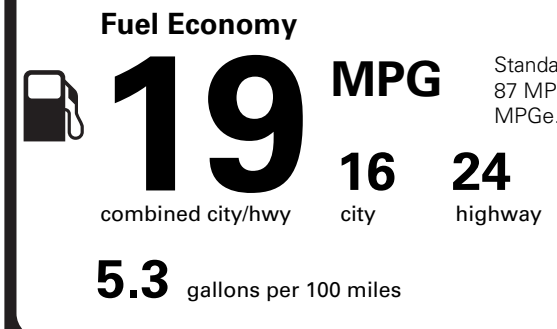

120.00

570.00

NO CHARGE
1,475.00

NO CHARGE
1,495.00

180.00

PRICE INFORMATION

BASE PRICE \$63,360.00
TOTAL OPTIONS/OTHER 6,510.00

TOTAL VEHICLE & OPTIONS/OTHER 69,870.00
DESTINATION & DELIVERY 2,595.00

EPA DOT Fuel Economy and Environment

Gasoline Vehicle

You spend
\$4,500
more in fuel costs over 5 years compared to the average new vehicle.

Annual fuel cost
\$2,600

Actual results will vary for many reasons, including driving conditions and how you drive and maintain your vehicle. The average new vehicle gets 29 MPG and costs \$8,500 to fuel over 5 years. Cost estimates are based on 15,000 miles per year at \$3.30 per gallon. MPGe is miles per gasoline gallon equivalent. Vehicle emissions are a significant cause of climate change and smog.