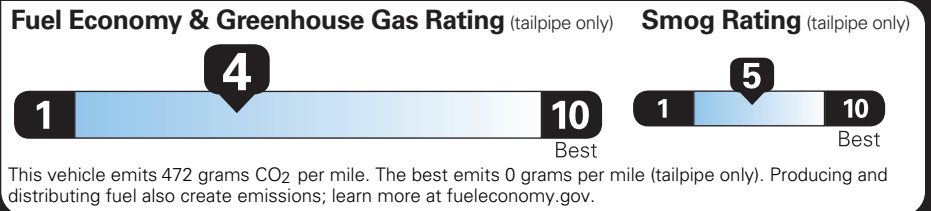

ford.com

VEHICLE DESCRIPTION

F-150

2026 F-150 4X4 SUPERCREW
145" WHEELBASE
5.0L V8 ENGINE
ELEC TEN-SPEED AUTO TRANS

TK D05248

EXTERIOR
CARBONIZED GRAY METALLIC
INTERIOR
BLACK ACTIVEX

STANDARD EQUIPMENT INCLUDED AT NO EXTRA CHARGE

120.00

570.00

NO CHARGE
1,475.00

NO CHARGE
1,495.00

180.00

PRICE INFORMATION

BASE PRICE \$63,360.00
TOTAL OPTIONS/OTHER 6,510.00

TOTAL VEHICLE & OPTIONS/OTHER 69,870.00
DESTINATION & DELIVERY 2,595.00

EPA DOT Fuel Economy and Environment

Gasoline Vehicle

You spend
\$4,500
more in fuel costs over 5 years compared to the average new vehicle.

Annual fuel cost
\$2,600

Actual results will vary for many reasons, including driving conditions and how you drive and maintain your vehicle. The average new vehicle gets 29 MPG and costs \$8,500 to fuel over 5 years. Cost estimates are based on 15,000 miles per year at \$3.30 per gallon. MPGe is miles per gasoline gallon equivalent. Vehicle emissions are a significant cause of climate change and smog.