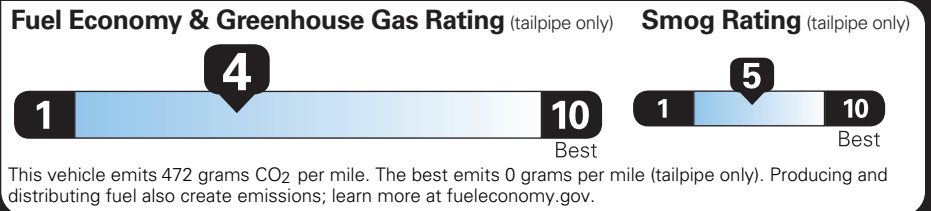

You spend **$4,500** more in fuel costs over 5 years compared to the average new vehicle.

Annual fuel cost **$2,600**