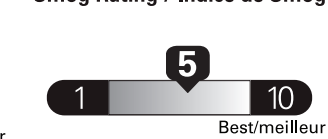

Smog Rating / Indice de Smog

Tailpipe emissions only / Émissions du tuyau d'échappement seulement

Estimates are based on Government of Canada
approved criteria and testing methods. Vehicle's
actual fuel consumption will vary.

Estimations établies selon des méthodes d'essai et des
critères approuvés par le gouvernement du Canada. La
consommation de carburant réelle du véhicule variera.