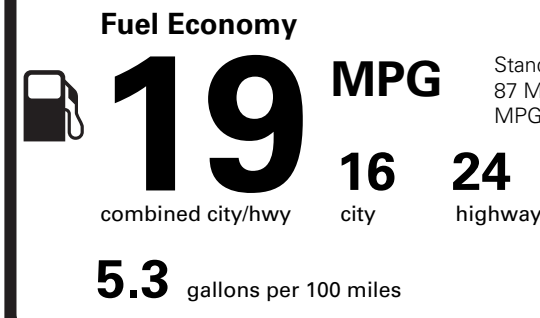

TOTAL OPTIONS/OTHER

7,505.00

TOTAL VEHICLE & OPTIONS/OTHER

70,865.00

DESTINATION & DELIVERY

2,595.00

EPA DOT Fuel Economy and Environment

Gasoline Vehicle

You spend **\$4,500** more in fuel costs over 5 years compared to the average new vehicle.

Annual fuel cost **\$2,600**

Actual results will vary for many reasons, including driving conditions and how you drive and maintain your vehicle. The average new vehicle gets 29 MPG and costs \$8,500 to fuel over 5 years. Cost estimates are based on 15,000 miles per year at \$3.30 per gallon. MPGe is miles per gasoline gallon equivalent. Vehicle emissions are a significant cause of climate change and smog.