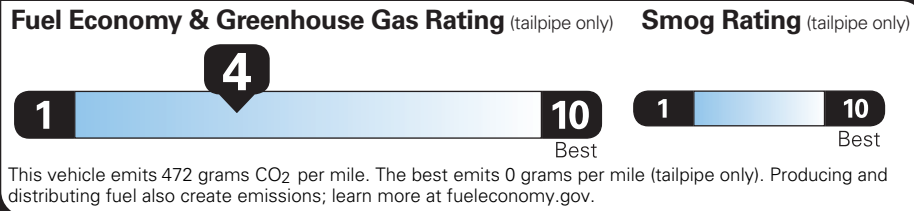

You spend **$4,500** more in fuel costs over 5 years compared to the average new vehicle.

Annual fuel cost **$2,600**

Actual results will vary for many reasons, including driving conditions and how you drive and maintain your vehicle. The average new vehicle gets 29 MPG and costs $8,500 to fuel over 5 years. Cost estimates are based on 15,000 miles per year at $3.30 per gallon. MPGe is miles per gasoline gallon equivalent. Vehicle emissions are a significant cause of climate change and smog.

fueleconomy.gov

Calculate personalized estimates and compare vehicles