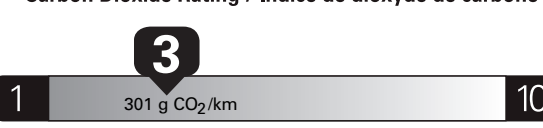

Carbon Dioxide Rating / Indice de dioxyde de carbone